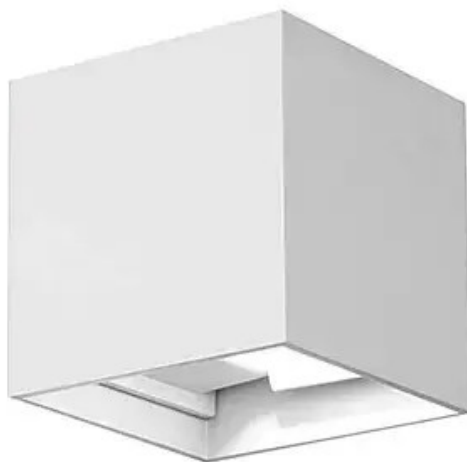

WALL LIGHTS

Wall Lighting

Wall lighting makes a great addition to any interior space.

It has the ability to create accents to create a sense of tone and mood to make the room feel more suited for its intended purpose.

Wall lights can create a relaxing mood to help you unwind.

Our lights can help produce an ambient tone within your home, they are an ideal feature for your interior.

They provide a classy and traditional source of lighting for any room.

They can give these room a soft and effective source of lumens to brighten and set the tone.

They give your decor a stylish feature that helps compliment your other lighting.

With our modern lights, they can give your contemporary designs the much needed final touches.

We have a wide range of wall lights in different shapes, sizes and styles, this will ensure our lights will work alongside any of your existing lights and furniture.