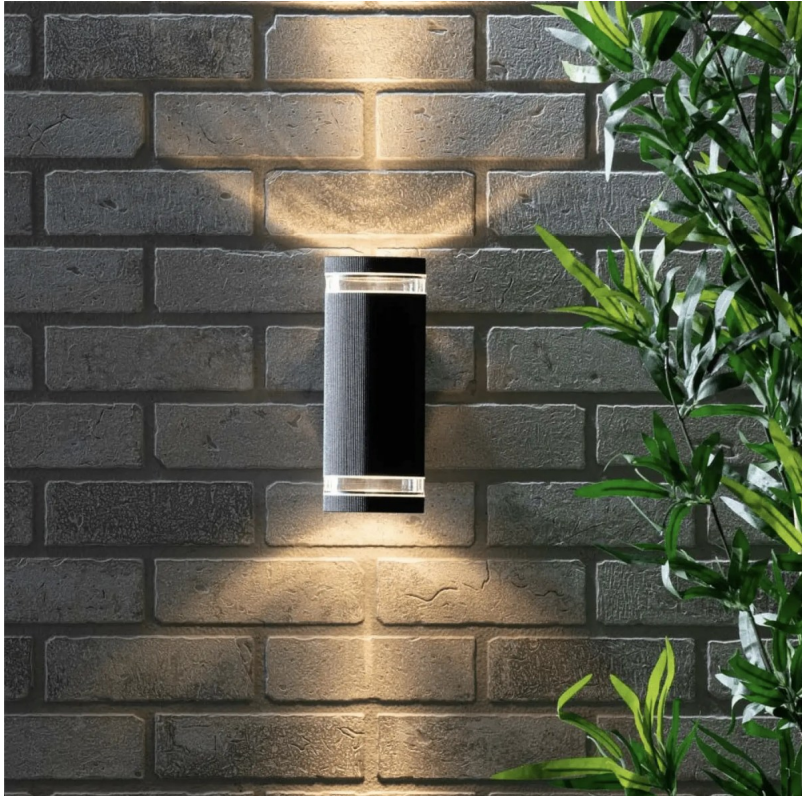

TABLE OF CONTENTS

Outdoor Lighting 2
 Paving 3

OUTDOOR LIGHTING

Crystal Chandeliers

From waterproof Downlights to recessed lights, we have something for everyone.

With our outdoor lighting, you are not restricted to a specific room or space. Your outdoor area is your blank canvas, and you can create whatever you like.

Lighting the outside is just as important as lighting the inside. It provides you with an opportunity to express your creativity.

Outdoor lighting can be used to highlight the main features of your home, highlighting the natural features such as trees, shrubs or even the lawn.

We have a range of lighting that will help with this. From ground paving lights to spotlights that can create beautiful lighting features.

Create lighting around the border of your home with our outdoor waterproof lighting strip lights. Or even use our standing LED lighting bollards around your garden area.

Use our waterproof floodlights to highlight ponds and swimming pools, or even the angles of your home.

Motion sensor lighting will help you create a secure environment within your home. This ranges from our floodlights to our wall lights.