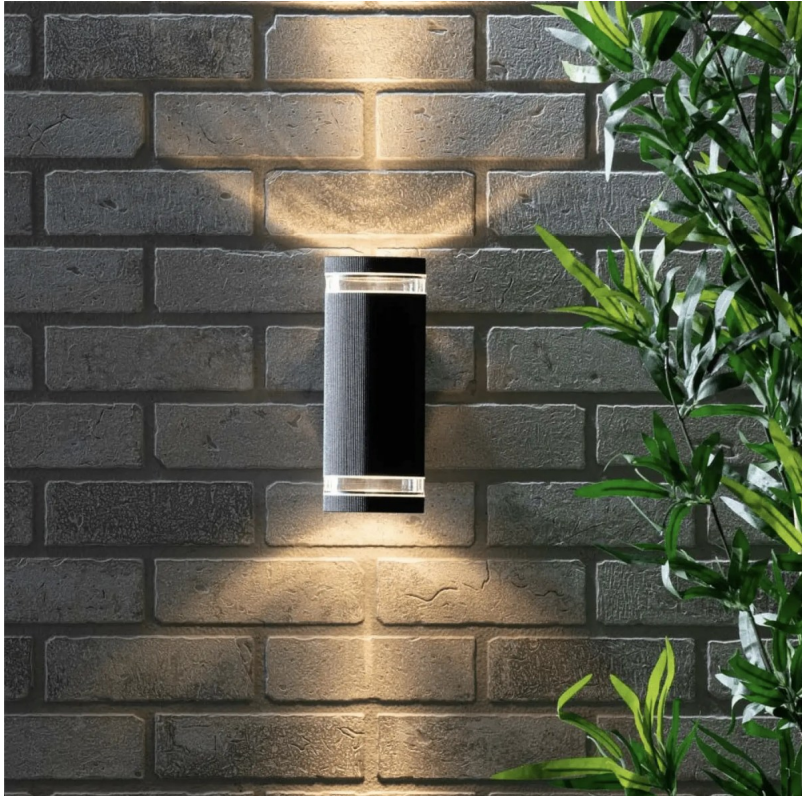

TABLE OF CONTENTS

Outdoor Lighting 2

OUTDOOR LIGHTING

Crystal Chandeliers

From waterproof Downlights to recessed lights, we have something for everyone.

With our outdoor lighting, you are not restricted to a specific room or space. Your outdoor area is your blank canvas, and you can create whatever you like.

Lighting the outside is just as important as lighting the inside. It provides you with an opportunity to express your creativity.

Outdoor lighting can be used to highlight the main features of your home, highlighting the natural features such as trees, shrubs or even the lawn.

We have a range of lighting that will help with this. From ground paving lights to spotlights that can create beautiful lighting features.

Create lighting around the border of your home with our outdoor waterproof lighting strip lights. Or even use our standing LED lighting bollards around your garden area.

Use our waterproof floodlights to highlight ponds and swimming pools, or even the angles of your home.

Motion sensor lighting will help you create a secure environment within your home. This ranges from our floodlights to our wall lights.