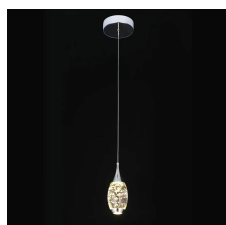

TEARDROP CRYSTAL BUBBLE LED PENDANT LIGHT - CH205-1C

- **Modern Teardrop Crystal Bubble LED Pendant Light**
- **Wattage:** Built in (LED) - (No Bulb required)
- **Dimensions:** 100 cm drop
- **Colour:** Base Colour (Chrome) with Clear Teardrop Crystal
- **Material:** Aluminium Steel Chrome Base & K9 Clear Crystal
- **LED Light Colour:** Day Light White
- **Voltage:** 220 - 240v
- **Energy Saving**
- **12 Month** Warranty Included
- **Free Delivery** Over £50

[Read More](#)

SKU: 45596

Price: £54.17 + VAT