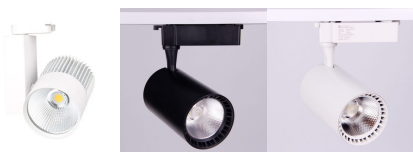

SPOTLIGHT

TRACKLIGHT MODEL | GD013

Why choose our Tracklight Model | GD013?

With our Tracklight Model | GD013, you get a beautiful efficient LED light with a modern inspired design. Decorative style that with compliment your desired theme with its sleek and contemporary design ideal within a any setting.

Add this as a feature within your home or project to inspire you guests and visitors and leave them in aw

Add comfort and a relaxing feeling to your interior lighting.

Ideally used within an open setting. Choose from our other wide range of modern filament bulbs to mix and match different styles.

[Read More](#)

SKU: 14632

Price: £37.50 + VAT