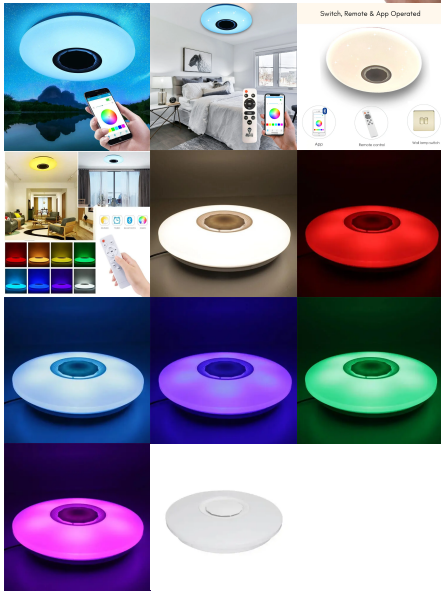

HOME LIGHTING

BEDROOM LIGHTING

SMART BLUETOOTH SPEAKER CEILING LIGHT | COLOUR CHANGING RGB-W | APP CONTROL+ REMOTE CONTROL

Modern LED Bluetooth Speaker & Ceiling light with high fidelity and high quality sound. Also comes with adjustable RGB lighting so you can create the desired ambience. Perfect for entertaining guests and family at home or office.

- **Modern LED Bluetooth Speaker & Ceiling Light**
- **RGB Colour Selection:** Select from different colours and create the perfect ambience.
- **App/Remote Control:** The speaker can be controlled by the Mobile App or Remote Control - Easy to use.
- **Adjustable Lighting:** Adjustable brightness and colour temperature settings.
- **Premium Speaker built-in** Bluetooth speaker delivers high-fidelity and high-quality sound.
- **Size:** 510mm (W) x 95mm (D)
- **Wattage: (Light) 72W & Speaker (5W)**
- **Lumens:** 5760LM
- **Material:** Plastic Cover + Metal
- **Product Colour:** White
- **Colour Temperature:** 3000K/6500K - Select from Warm White to Cool White & RGB Colours.
- **Applications:** Living Room, Bedroom, Study room, Hotel, Restaurant, Office or Home Theatre.
- **Free Shipping** On Orders Over £50
- **12 Months Warranty Included**