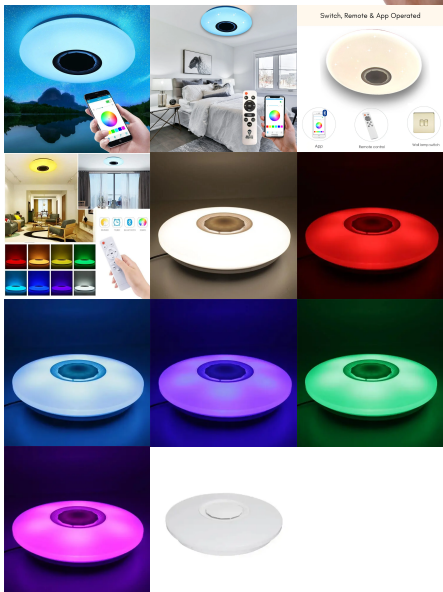

LIVING ROOM LIGHTING

SMART BLUETOOTH SPEAKER CEILING LIGHT | COLOUR CHANGING RGB-W | APP CONTROL+ REMOTE CONTROL

Modern LED Bluetooth Speaker & Ceiling light with high fidelity and high quality sound. Also comes with adjustable RGB lighting so you can create the desired ambience. Perfect for entertaining guests and family at home or office.

- **Modern LED Bluetooth Speaker & Ceiling Light**
- **RGB Colour Selection:** Select from different colours and create the perfect ambience.
- **App/Remote Control:** The speaker can be controlled by the Mobile App or Remote Control - Easy to use.
- **Adjustable Lighting:** Adjustable brightness and colour temperature settings.
- **Premium Speaker built-in** Bluetooth speaker delivers high-fidelity and high-quality sound.
- **Size:** 510mm (W) x 95mm (D)
- **Wattage: (Light) 72W & Speaker (5W)**
- **Lumens:** 5760LM
- **Material:** Plastic Cover + Metal
- **Product Colour:** White
- **Colour Temperature:** 3000K/6500K - Select from Warm White to Cool White & RGB Colours.
- **Applications:** Living Room, Bedroom, Study room, Hotel, Restaurant, Office or Home Theatre.
- **Free Shipping** On Orders Over £50
- **12 Months Warranty Included**

[Read More](#)

SKU: 14827

Price: ~~£91.67~~ Original price was: £91.67. ~~£83.33~~ Current price is: £83.33. + VAT