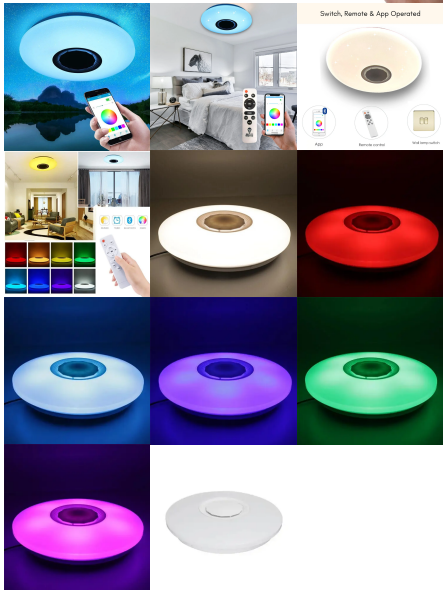

LIVING ROOM LIGHTING

SMART BLUETOOTH SPEAKER CEILING LIGHT | COLOUR CHANGING RGB-W | APP CONTROL+ REMOTE CONTROL

Modern LED Bluetooth Speaker & Ceiling light with high fidelity and high quality sound. Also comes with adjustable RGB lighting so you can create the desired ambience. Perfect for entertaining guests and family at home or office.

- **Modern LED Bluetooth Speaker & Ceiling Light**
- **RGB Colour Selection:** Select from different colours and create the perfect ambience.
- **App/Remote Control:** The speaker can be controlled by the Mobile App or Remote Control - Easy to use.
- **Adjustable Lighting:** Adjustable brightness and colour temperature settings.
- **Premium Speaker built-in** Bluetooth speaker delivers high-fidelity and high-quality sound.
- **Size:** 510mm (W) x 95mm (D)
- **Wattage: (Light) 72W & Speaker (5W)**
- **Lumens:** 5760LM
- **Material:** Plastic Cover + Metal
- **Product Colour:** White
- **Colour Temperature:** 3000K/6500K - Select from Warm White to Cool White & RGB Colours.
- **Applications:** Living Room, Bedroom, Study room, Hotel, Restaurant, Office or Home Theatre.
- **Free Shipping** On Orders Over £50
- **12 Months Warranty Included**

[Read More](#)

SKU: 14827

Price: ~~£91.67~~ Original price was: £91.67. ~~£83.33~~ Current price is: £83.33. + VAT