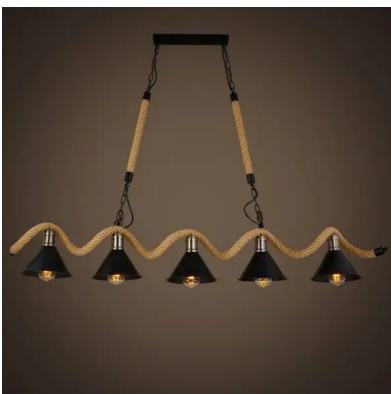

HANGING PENDANT LED LIGHT CODE: DLR-025H

With our Hanging Pendant Light, you get a beautiful efficient LED light with a retro and vintage inspired design. Decorative style that will compliment a industrial theme with its sleek and contemporary design ideal within a rustic setting.

Add this as a feature within your home or project to inspire your guests and visitors and leave them in awe.

Featuring a Retro Vintage design with Gold tone, add comfort and a relaxing feeling to your interior lighting.

Ideally used within an open setting. Choose from our other wide range of filament bulbs to mix and match different styles.

[Read More](#)

SKU: 1464719

Price: £216.67 + VAT