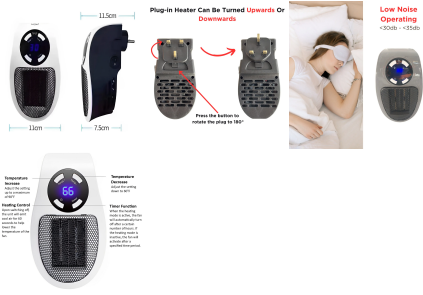

SKU: 40883
Price: £10.83 + VAT