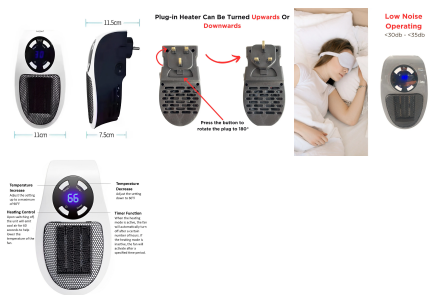

SKU: 40883
Price: £10.83 + VAT