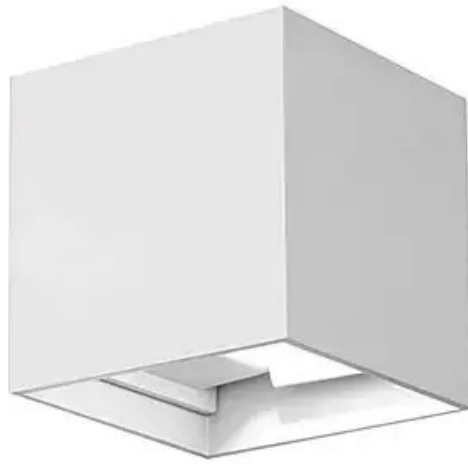

KITCHEN ISLAND PENDANT LIGHT - CP18

Specification

Size: L1150mm x W250mm x H1500mm

Colour: Stainless Steel Chrome And Smoke Grey Glass

Bulbs/LED: AC220~240V - 9xE14 Bulbs

[Read More](#)

SKU: 14426

Price: ~~£412.50~~ Original price was: £412.50. £245.83 Current price is: £245.83. + VAT

WALL LIGHTS

Wall Lighting

Wall lighting makes a great addition to any interior space.

It has the ability to create accents to create a sense of tone and mood to make the room feel more suited for its intended purpose.