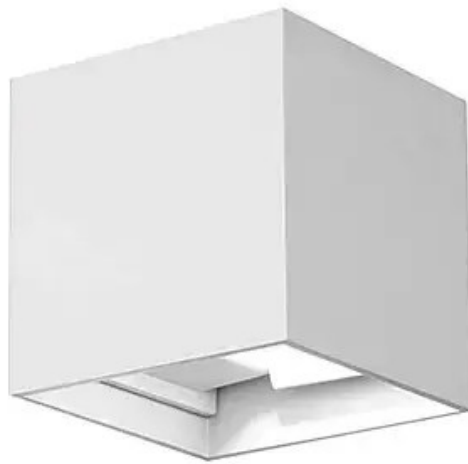

WALL LIGHTS

Wall Lighting

Wall lighting makes a great addition to any interior space.

It has the ability to create accents to create a sense of tone and mood to make the room feel more suited for its intended purpose.

Wall lights can create a relaxing mood to help you unwind.

Our lights can help produce an ambient tone within your home, they are an ideal feature for your interior.

They provide a classy and traditional source of lighting for any room.

They can give these room a soft and effective source of lumens to brighten and set the tone.

They give your decor a stylish feature that helps compliment your other lighting.

With our modern lights, they can give your contemporary designs the much needed final touches.

We have a wide range of wall lights in different shapes, sizes and styles, this will ensure our lights will work alongside any of your existing lights and furniture.