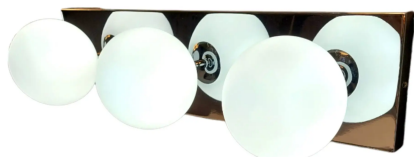

Specifications:

- **Dimensions:** L 600 x H 127 x D 174mm
- **Material:** Chrome Metal & Milky Frosted White Glass
- **Recommended Bulb:** 3 x G9 LED Bulbs are required. *Bulbs Not Included*.
- **Installation:** Can be used as a Wall Light or Ceiling Light
- **Voltage:** AC 220-240V
- **Free Shipping** On Orders Over £50
- **12 Month Warranty Included**

[Read More](#)

SKU: 41307

Price: £104.17 + VAT