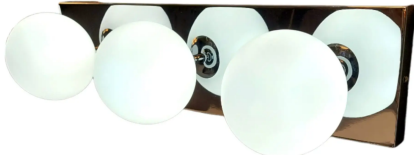

Specifications:

- **Dimensions:** L 600 x H 127 x D 174mm
- **Material:** Chrome Metal & Milky Frosted White Glass
- **Recommended Bulb:** 3 x G9 LED Bulbs are required. *Bulbs Not Included*.
- **Installation:** Can be used as a Wall Light or Ceiling Light
- **Voltage:** AC 220-240V
- **Free Shipping** On Orders Over £50
- **12 Month Warranty Included**

[Read More](#)

SKU: 41307

Price: £104.17 + VAT