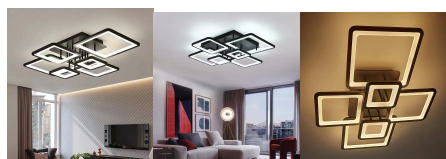

- **Modern Squared LED Black Flush Ceiling Light**
- **Wattage:** 102W Built in (LED)
- **Colour:** Matt Black
- **Dimensions:** 80 x 68 x 15cm (Large square 33 x 33cm Medium Square 26 x 26cm and small square 19 x 19cm)
- **Material:** Aluminium & Acrylic
- **Dimmable:** Via Remote Control
- **LED Light Colour:** Choose from 3 different Light Colour Temperatures - Warm white (2700k) to Cool Daylight (6500K)
- **Remote Control Included**
- **Driver:** CE Drivers
- **Voltage:** 220 - 240v
- **Energy Saving**
- **12 Month** Warranty Included
- **Free Delivery** Over £50

[Read More](#)

SKU: 45589

Price: £237.50 + VAT