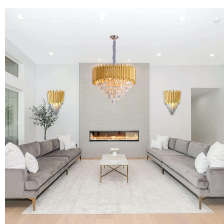

TABLE OF CONTENTS

Modern Crystal Wall Light 2

MODERN CRYSTAL WALL LIGHT

MODERN GOLD FINISH CRYSTAL WALL LIGHT - CH235/2G

Introducing the EcoBrite Modern Gold Finish 4 Tier Crystal Wall Light: add a touch of class and style to your home with this Modern Gold Wall Light and transform your indoor space.

- **Dimensions:** (W)18cm x (L)24cm x (H)40cm
- **Material:** Aluminium & K9 Crystal Glass
- **Colour:** Gold
- **Wattage:** Max 25W Bulbs Recommended
- **Input Voltage:** 100v - 240v
- **Bulb Required:** 2 x E14 25W Bulbs Required - **(Bulbs Not Included)**
- **Power Source:** Electric (Hardwired)
- **Free Shipping** For Orders Over £50
- **12 Months** Warranty Included