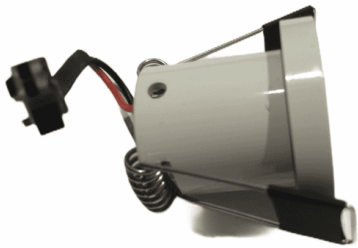

# TABLE OF CONTENTS

**Mini white LED spotlight ..... 2**

# MINI WHITE LED SPOTLIGHT

## MINI WHITE LED SPOTLIGHT - BLUE LED MODEL : A708-1

1. Blue internal LED light
2. 1 watt
3. White finish

[Read More](#)

**SKU:** 11612

**Price:** £4.16 + VAT

## M

Mini white LED spotlight - BLUE LED Model : A708-1 1