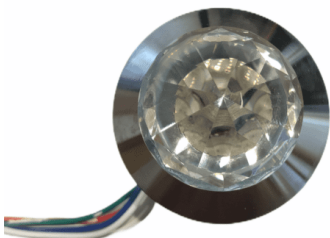

All available in a selection of different styles and colours to match your decor, there is something for every space.

Why choose Ecobrite?

We are the UK's leading lighting company, innovating with new products and creating truly unique and stylish lighting products for your home or project. With years of experience, we understand what it means to be a customer and the things needed to help you along the way in choosing the right light.

From our friendly customer service and expert advice to our world class products created with only the best materials. That is why we have a dedicated team to ensure that all our customers are satisfied, and their needs are taken care of.

Our aim is to help you find the perfect lighting product, whether it's for your new home, a refurbishment, commercial project or even just changing a bulb, we are ready to help. Visit one of our dedicated showrooms, with a display of all our new extensive range of products on display, our staff will help you with the process.

MINI SPOTLIGHTS

MINI CRYSTAL SILVER SPOTLIGHT - RGB COLOUR CHANGING LED MODEL : 8328SILV

1. RGB Colour changing LED light
2. 3 Watts
3. Silver finish
4. Small (Mini)
5. Easily installed
6. Lightweight
7. Indoor Use
8. Optimal Energy Saving
9. Cheap & Affordable

[Read More](#)

SKU: 11654

Price: £4.16 + VAT