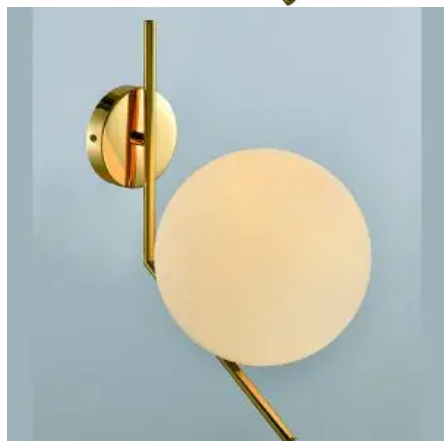

LUXURY GOLD WALL LIGHT IN WHITE GLASS - CP23

Specification

Size: 250x400mm

Colour: Carbon Steel Gold

Glass: White Glass

Bulbs/LED: AC220~240V - 1xE27 Bulbs

weight: 1.2kg

[Read More](#)

SKU: 11833

Price: £41.66 + VAT