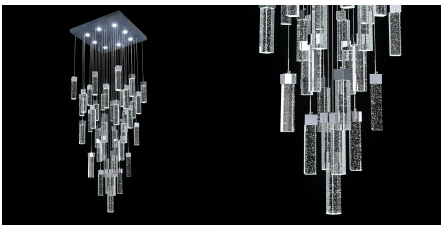

CRYSTAL BUBBLE CLUSTER RECTANGLE CHROME CHANDELIER CH262/41C

- **Modern Crystal Bubble Cluster Chrome LED Chandelier**
- **Wattage:** 41 x 3W Built in (LED)
- **Dimensions:** 600 mm x 600mm x 1800mm
- **Material:** Aluminium Steel Chrome Base & K9 Clear Crystals
- **LED Light Colour:** Choose from 2 different light colour temperatures - Warm white (3000k) and Cool Daylight (7000K)
- **Voltage:** 220 - 240v
- **Energy Saving**
- **12 Month** Warranty Included
- **Free Delivery** Over £50

[Read More](#)

SKU: 45574

Price: £1,120.83 + VAT