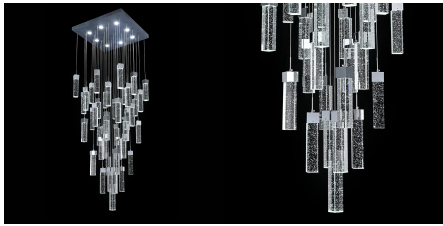

CRYSTAL BUBBLE CLUSTER RECTANGLE CHROME CHANDELIER CH262/41C

- **Modern Crystal Bubble Cluster Chrome LED Chandelier**
- **Wattage:** 41 x 3W Built in (LED)
- **Dimensions:** 600 mm x 600mm x 1800mm
- **Material:** Aluminium Steel Chrome Base & K9 Clear Crystals
- **LED Light Colour:** Choose from 2 different light colour temperatures - Warm white (3000k) and Cool Daylight (7000K)
- **Voltage:** 220 - 240v
- **Energy Saving**
- **12 Month** Warranty Included
- **Free Delivery** Over £50

[Read More](#)

SKU: 45574

Price: £1,120.83 + VAT