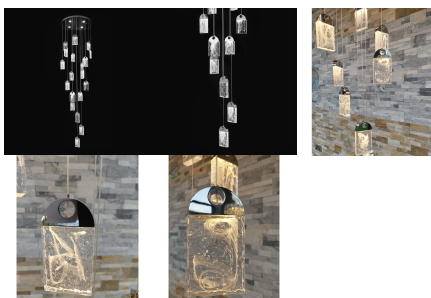

MODERN CRYSTAL CLUSTER CHROME CHANDELIER - CH264/19C

- **Modern Crystal Cluster Chrome Chandelier**
- **Wattage:** 19 x 3W Built in (LED)
- **Dimensions:** 600 mm x 230 mm
- **Colour:** Chrome base with clear crystals
- **Material:** Aluminium Steel Chrome Base & K9 Clear Crystals
- **LED Light Colour:** 3000K Warm White
- **Voltage:** 220 - 240v
- **Energy Saving**
- **12 Month Warranty Included**
- **Free Delivery Over £50**

[Read More](#)

SKU: 45563

Price: £1,454.17 + VAT