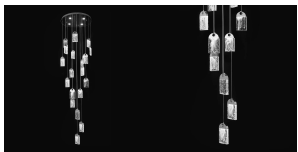

MODERN CRYSTAL CLUSTER CHROME CHANDELIER - CH264/19C

- **Modern Crystal Cluster Chrome Chandelier**
- **Wattage:** 19 x 3W Built in (LED)
- **Dimensions:** 600 mm x 230 mm
- **Colour:** Chrome base with clear crystals
- **Material:** Aluminium Steel Chrome Base & K9 Clear Crystals
- **LED Light Colour:** 3000K Warm White
- **Voltage:** 220 - 240v
- **Energy Saving**
- **12 Month** Warranty Included
- **Free Delivery** Over £50

[Read More](#)

SKU: 45563

Price: £1,454.17 + VAT