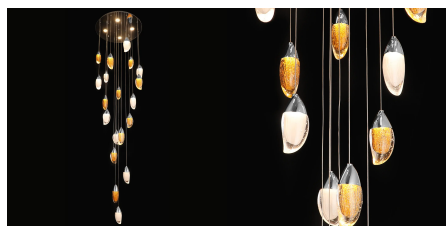

MODERN CRYSTAL CLUSTER CHANDELIER - CH263/19C

- **Modern Crystal Cluster Chandelier**
- **Wattage:** 19 x 3W (Built In LED Bulbs)
- **Dimensions:** 600mm x 2300mm
- **Colour:** Chrome Base with White & Amber Mango Shaped K9 Crystals
- **Material:** Aluminium Steel Chrome Base & K9 Mango Shaped Crystals
- **LED Light Colour:** Choose from 3 Colour Temperatures - Warm White to Cool White (2700K - 6500K)
- **Voltage:** 220 - 240v
- **Energy Saving**
- **12 Month** Warranty Included
- **Free Delivery** Over £50

[Read More](#)

SKU: 45547

Price: £1,454.17 + VAT