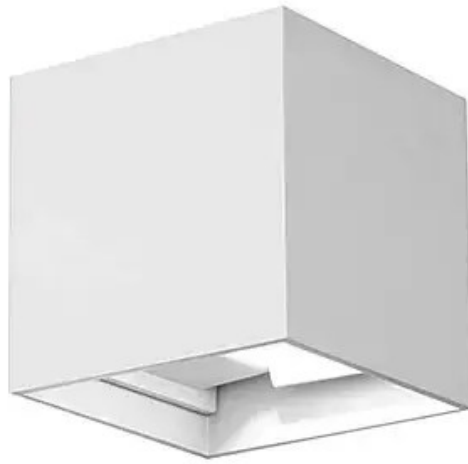

WALL LIGHTS

Wall Lighting

Wall lighting makes a great addition to any interior space.

It has the ability to create accents to create a sense of tone and mood to make the room feel more suited for its intended purpose.

Wall lights can create a relaxing mood to help you unwind.

Our lights can help produce an ambient tone within your home, they are an ideal feature for your interior.

They provide a classy and traditional source of lighting for any room.

They can give these room a soft and effective source of lumens to brighten and set the tone.

They give your decor a stylish feature that helps compliment your other lighting.

With our modern lights, they can give your contemporary designs the much needed final touches.

We have a wide range of wall lights in different shapes, sizes and styles, this will ensure our lights will work alongside any of your existing lights and furniture.