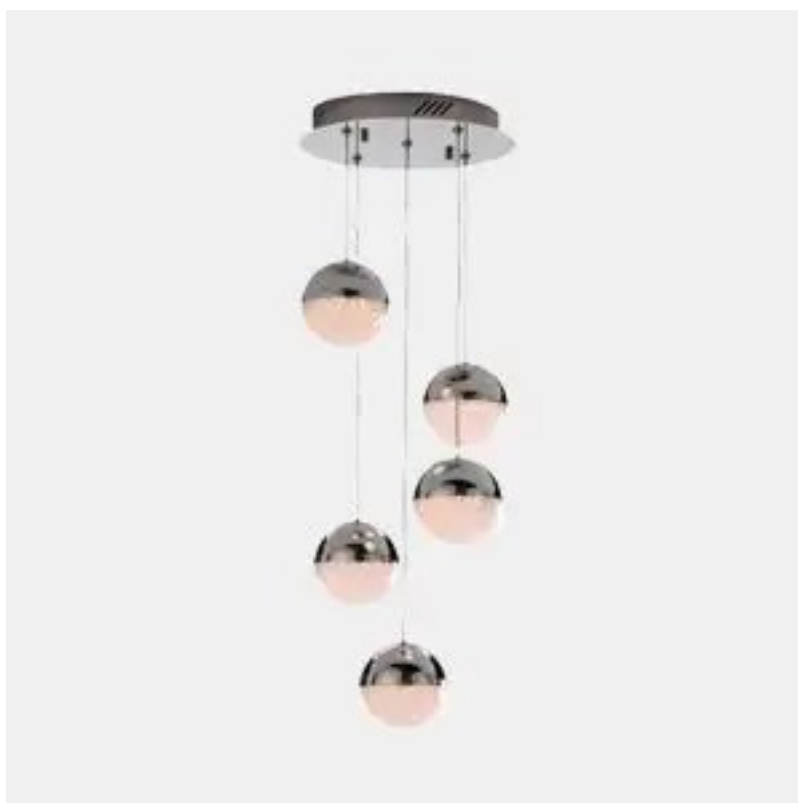

Take a look at our adjustable pendant lights, which can be shortened or extended depending on your requirements and the ceiling height within your property.

All available in a selection of different styles and colours to match your decor, there is something for every space.

Why choose Ecobrite?

We are the UK's leading lighting company, innovating with new products and creating truly unique and stylish lighting products for your home or project. With years of experience, we understand what it means to be a customer and the things needed to help you along the way in choosing the right light.

From our friendly customer service and expert advice to our world class products created with only the best materials. That is why we have a dedicated team to ensure that all our customers are satisfied, and their needs are taken care of.

Our aim is to help you find the perfect lighting product, whether it's for your new home, a refurbishment, commercial project or even just changing a bulb, we are ready to help. Visit one of our dedicated showrooms, with a display of all our new extensive range of products on display, our staff will help you with the process.

HOME LIGHTING