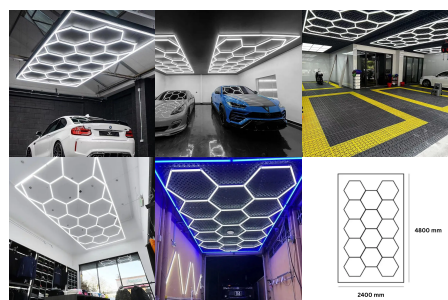

TABLE OF CONTENTS

Hexagon Lights 2

HEXAGON LIGHTS

NEW HEXAGON LED LIGHTS 696W (WHITE OR BLUE FRAME - 15 PCS)

Bright 696W Hexagon LED Lights with a White or Blue Frame

Specifications:

- **Light Colour:** Cool White 7000K
- **Wattage:** 696W
- **Colour:** Bright White Hexagons
- **Frame Colour:** Available in White or a Blue Frame
- **Material:** Premium Quality Plastic
- **Quantity:** 15 individual Hexagons with a frame border
- **Dimensions:** 4800 mm (L) x 2400 mm (W)
- **Lumens:** 110 lm Per Watt, Total 76,560LM
- **Voltage:** AC85-265V, 50/60Hz
- **Installation Kit:** Includes Connectors, Ribbons & Instructions.
- **Energy Saving**
- **12 Month** Warranty Included
- **Free Delivery** Over £50

[Read More](#)

SKU: 45358

Price: £500.00 + VAT

INDEX

N

NEW Hexagon LED Lights 696W (White or Blue Frame - 15 Pcs) 1