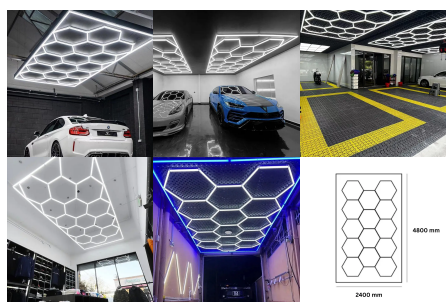

Specifications:

- **Light Colour:** Cool White 7000K
- **Wattage:** 696W
- **Colour:** Bright White Hexagons
- **Frame Colour:** Available in White or a Blue Frame
- **Material:** Premium Quality Plastic
- **Quantity:** 15 individual Hexagons with a frame border
- **Dimensions:** 4800 mm (L) x 2400 mm (W)
- **Lumens:** 110 lm Per Watt, Total 76,560LM
- **Voltage:** AC85-265V, 50/60Hz
- **Installation Kit:** Includes Connectors, Ribbons & Instructions.
- **Energy Saving**
- **12 Month** Warranty Included
- **Free Delivery** Over £50

[Read More](#)

SKU: 45358

Price: £500.00 + VAT