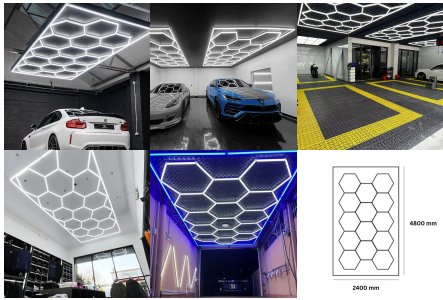

TABLE OF CONTENTS

Hexagon led lights 2

HEXAGON LED LIGHTS

NEW HEXAGON LED LIGHTS 696W (WHITE OR BLUE FRAME - 15 PCS)

Bright 696W Hexagon LED Lights with a White or Blue Frame

Specifications:

- **Light Colour:** Cool White 7000K
- **Wattage:** 696W
- **Colour:** Bright White Hexagons
- **Frame Colour:** Available in White or a Blue Frame
- **Material:** Premium Quality Plastic
- **Quantity:** 15 individual Hexagons with a frame border
- **Dimensions:** 4800 mm (L) x 2400 mm (W)
- **Lumens:** 110 lm Per Watt, Total 76,560LM
- **Voltage:** AC85-265V, 50/60Hz
- **Installation Kit:** Includes Connectors, Ribbons & Instructions.
- **Energy Saving**
- **12 Month** Warranty Included
- **Free Delivery** Over £50

[Read More](#)

SKU: 45358

Price: £500.00 + VAT

INDEX

N

NEW Hexagon LED Lights 696W (White or Blue Frame - 15 Pcs) 1