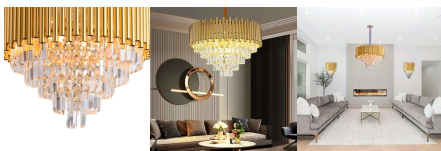

ALUMINIUM GOLD FINISH HANGING CRYSTAL CHANDELIER - CH235/10G

Specification

Size: 500 x 300mm

Colour: Gold Aluminum

Crystal: Clear K9 crystal same as photo

Bulbs/LED: AC220~240V - 10xE14 Bulbs at 12W

[Read More](#)

SKU: 15114

Price: ~~£441.67~~ Original price was: £441.67. £304.17 Current price is: £304.17. + VAT