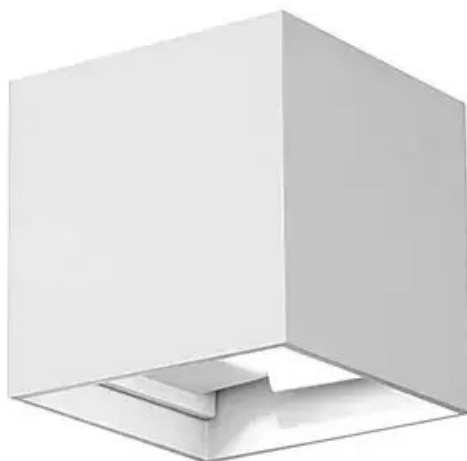

WALL LIGHTS

Wall Lighting

Wall lighting makes a great addition to any interior space.

It has the ability to create accents to create a sense of tone and mood to make the room feel more suited for its intended purpose.