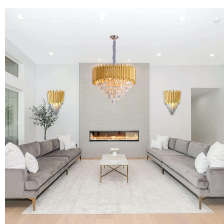

[Read More](#)

SKU: 42725

Price: £91.67 + VAT