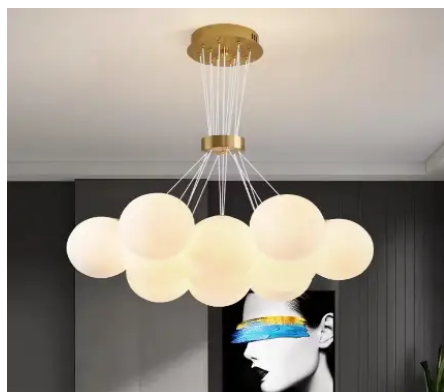

HOME LIGHTING

BEDROOM LIGHTING

FROSTED GLASS WHITE BALL PENDANT LIGHT CP149/CP152

- **Modern Frosted Glass White Ball Pendant Light**
- **Colour:** Gold Base & Frosted White Ball Shades
- **Variations:** 4 Glass Balls/ 7 Glass Balls/ 13 Glass Balls/ 19 Glass Balls
- **Bulb Wattage Required:**
- **Bulbs Required:** (Bulbs Not Included) G9 Bulbs, Available in 6500K, 3000K and CCT (3000k
- **Dimensions:**
- **Material:** Aluminium Base & Glass Ball Shades
- **Voltage:** 220 - 240v
- **12 Month** Warranty Included
- **Free Delivery** Over £50

[Read More](#)

SKU: 47014

Price: £91.67 - £387.50 + VAT

LIVING ROOM LIGHTING

FROSTED GLASS WHITE BALL PENDANT LIGHT CP149/CP152

- **Modern Frosted Glass White Ball Pendant Light**
- **Colour:** Gold Base & Frosted White Ball Shades
- **Variations:** 4 Glass Balls/ 7 Glass Balls/ 13 Glass Balls/ 19 Glass Balls
- **Bulb Wattage Required:**
- **Bulbs Required:** (Bulbs Not Included) G9 Bulbs, Available in 6500K, 3000K and CCT (3000k
- **Dimensions:**
- **Material:** Aluminium Base & Glass Ball Shades
- **Voltage:** 220 - 240v
- **12 Month** Warranty Included
- **Free Delivery** Over £50