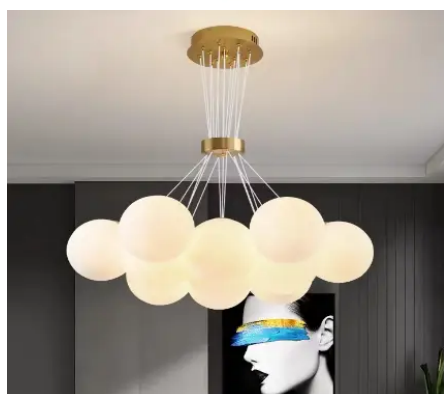

FROSTED GLASS WHITE BALL PENDANT LIGHT CP149/CP152

- **Modern Frosted Glass White Ball Pendant Light**
- **Colour:** Gold Base & Frosted White Ball Shades
- **Variations:** 4 Glass Balls/ 7 Glass Balls/ 13 Glass Balls/ 19 Glass Balls
- **Bulb Wattage Required:**
- **Bulbs Required:** (Bulbs Not Included) G9 Bulbs, Available in 6500K, 3000K and CCT (3000k
- **Dimensions:**
- **Material:** Aluminium Base & Glass Ball Shades
- **Voltage:** 220 - 240v
- **12 Month** Warranty Included
- **Free Delivery** Over £50

[Read More](#)

SKU: 47014

Price: £91.67 - £387.50 + VAT