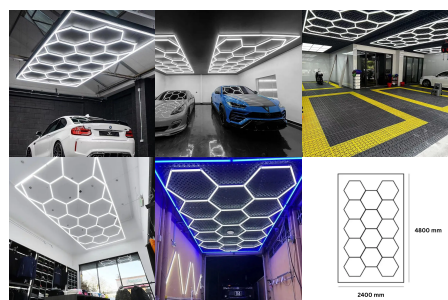

TABLE OF CONTENTS

Garage LED Lighting 2

GARAGE LED LIGHTING

NEW HEXAGON LED LIGHTS 696W (WHITE OR BLUE FRAME - 15 PCS)

Bright 696W Hexagon LED Lights with a White or Blue Frame

Specifications:

- **Light Colour:** Cool White 7000K
- **Wattage:** 696W
- **Colour:** Bright White Hexagons
- **Frame Colour:** Available in White or a Blue Frame
- **Material:** Premium Quality Plastic
- **Quantity:** 15 individual Hexagons with a frame border
- **Dimensions:** 4800 mm (L) x 2400 mm (W)
- **Lumens:** 110 lm Per Watt, Total 76,560LM
- **Voltage:** AC85-265V, 50/60Hz
- **Installation Kit:** Includes Connectors, Ribbons & Instructions.
- **Energy Saving**
- **12 Month** Warranty Included
- **Free Delivery** Over £50

[Read More](#)

SKU: 45358

Price: £500.00 + VAT

INDEX

N

NEW Hexagon LED Lights 696W (White or Blue Frame - 15 Pcs) 1