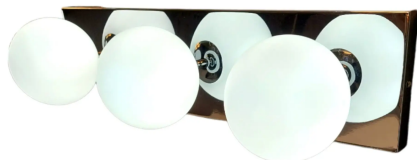

HOME LIGHTING

BEDROOM LIGHTING

3 MODERN BALL WALL LIGHT - CP118

Specifications:

- **Dimensions:** L 600 x H 127 x D 174mm
- **Material:** Chrome Metal & Milky Frosted White Glass
- **Recommended Bulb:** 3 x G9 LED Bulbs are required. *Bulbs Not Included*.
- **Installation:** Can be used as a Wall Light or Ceiling Light
- **Voltage:** AC 220-240V
- **Free Shipping** On Orders Over £50
- **12 Month Warranty Included**

[Read More](#)

SKU: 41307

Price: £104.17 + VAT

MODERN BALL WALL LIGHT CP117

Specifications:

- **Dimensions:** L 180 x H 127 x D 174mm
- **Material:** Chrome Metal & Milky Frosted White Glass
- **Recommended Bulb:** 1 G9 LED Bulbs are required. *Bulbs Not Included*.
- **Installation:** Can be used as a Wall Light or Ceiling Light
- **Voltage:** AC 220-240V
- **Free Shipping** On Orders Over £50
- **12 Month Warranty Included**

[Read More](#)

SKU: 41302

Price: £40.83 + VAT

LIVING ROOM LIGHTING

3 MODERN BALL WALL LIGHT - CP118

Specifications:

- **Dimensions:** L 600 x H 127 x D 174mm
- **Material:** Chrome Metal & Milky Frosted White Glass
- **Recommended Bulb:** 3 x G9 LED Bulbs are required. *Bulbs Not Included*.
- **Installation:** Can be used as a Wall Light or Ceiling Light
- **Voltage:** AC 220-240V
- **Free Shipping** On Orders Over £50
- **12 Month Warranty Included**