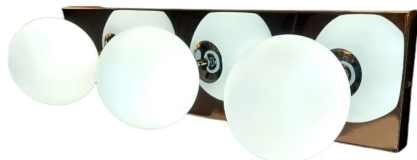

MODERN WALL LIGHTS

3 MODERN BALL WALL LIGHT - CP118

Specifications:

- **Dimensions:** L 600 x H 127 x D 174mm
- **Material:** Chrome Metal & Milky Frosted White Glass
- **Recommended Bulb:** 3 x G9 LED Bulbs are required. *Bulbs Not Included*.
- **Installation:** Can be used as a Wall Light or Ceiling Light
- **Voltage:** AC 220-240V
- **Free Shipping** On Orders Over £50
- **12 Month Warranty Included**

[Read More](#)

SKU: 41307

Price: £104.17 + VAT

MODERN BALL WALL LIGHT CP117

Specifications:

- **Dimensions:** L 180 x H 127 x D 174mm
- **Material:** Chrome Metal & Milky Frosted White Glass
- **Recommended Bulb:** 1 G9 LED Bulbs are required. *Bulbs Not Included*.
- **Installation:** Can be used as a Wall Light or Ceiling Light
- **Voltage:** AC 220-240V
- **Free Shipping** On Orders Over £50
- **12 Month Warranty Included**