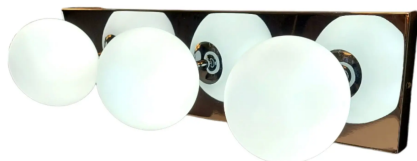

[Read More](#)

SKU: 41307

Price: £104.17 + VAT

MODERN BALL WALL LIGHT CP117

Specifications:

- **Dimensions:** L 180 x H 127 x D 174mm
- **Material:** Chrome Metal & Milky Frosted White Glass
- **Recommended Bulb:** 1 G9 LED Bulbs are required. *Bulbs Not Included*.
- **Installation:** Can be used as a Wall Light or Ceiling Light
- **Voltage:** AC 220-240V
- **Free Shipping** On Orders Over £50
- **12 Month Warranty Included**

[Read More](#)

SKU: 41302

Price: £40.83 + VAT

LIVING ROOM LIGHTING

3 MODERN BALL WALL LIGHT - CP118

Specifications:

- **Dimensions:** L 600 x H 127 x D 174mm
- **Material:** Chrome Metal & Milky Frosted White Glass
- **Recommended Bulb:** 3 x G9 LED Bulbs are required. *Bulbs Not Included*.
- **Installation:** Can be used as a Wall Light or Ceiling Light
- **Voltage:** AC 220-240V
- **Free Shipping** On Orders Over £50
- **12 Month Warranty Included**

[Read More](#)

SKU: 41302

Price: £40.83 + VAT

5 CLUSTERED MODERN BALL WALL LIGHT CP116

Specifications:

- **Dimensions:** L 245 x H 398mm
- **Material:** Chrome Metal & Milky Frosted White Glass
- **Recommended Bulb:** 5 x G9 LED Bulbs are required. *Bulbs Not Included*.
- **Voltage:** AC 220-240V
- **Free Shipping** On Orders Over £50
- **12 Month Warranty Included**