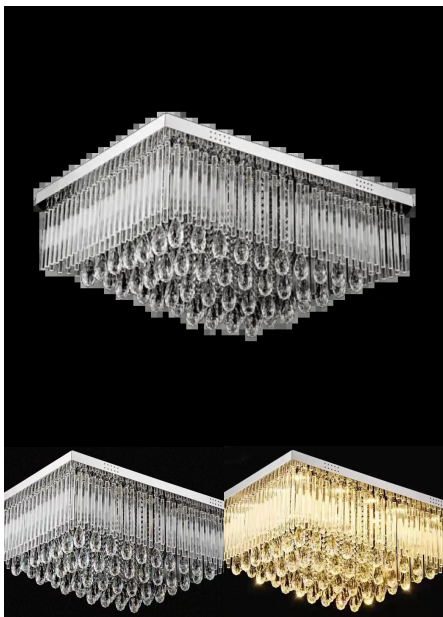

understand what it means to be a customer and the things needed to help you along the way in choosing the right light.

From our friendly customer service and expert advice to our world class products created with only the best materials. That is why we have a dedicated team to ensure that all our customers are satisfied, and their needs are taken care of.

Our aim is to help you find the perfect lighting product, whether it's for your new home, a refurbishment, commercial project or even just changing a bulb, we are ready to help. Visit one of our dedicated showrooms, with a display of all our new extensive range of products on display, our staff will help you with the process.

FROSTED CRYSTAL CHANDELIER FLUSH MOUNT SQUARE - CH256

Specification

Size: 600x600x150mm

weight: 17kg

Wattage: 100W+100W

Colour: Stainless Steel Chrome

Crystal: Clear K9 crystals

LED: AC85~265V

LED three colour : warm white 2700 + daylight white 4000 + cool white 7000K

Remote Control

[Read More](#)

SKU: 15956

Price: ~~£383.33~~ Original price was: £383.33. £320.83 Current price is: £320.83. + VAT