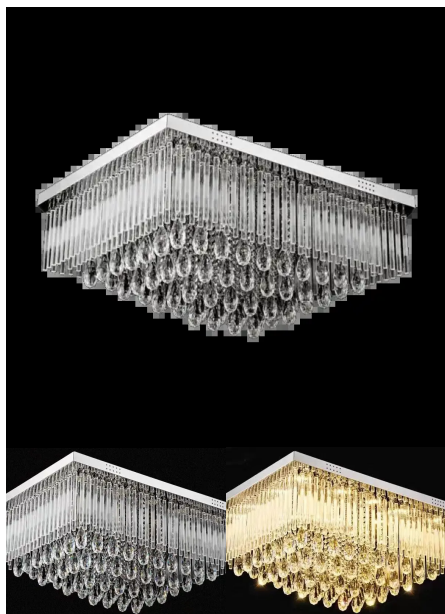

FROSTED CRYSTAL CHANDELIER FLUSH MOUNT SQUARE - CH256

Specification

Size: 600x600x150mm

weight: 17kg

Wattage: 100W+100W

Colour: Stainless Steel Chrome

Crystal: Clear K9 crystals

LED: AC85~265V

LED three colour : warm white 2700 + daylight white 4000 + cool white 7000K

Remote Control

[Read More](#)

SKU: 15956

Price: ~~£383.33~~ Original price was: £383.33. £320.83 Current price is: £320.83. + VAT