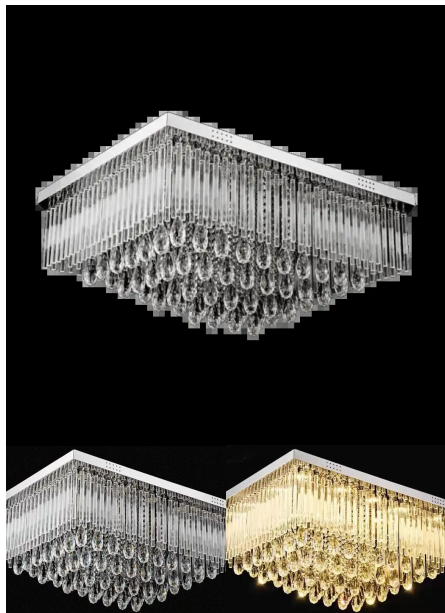

LIVING ROOM LIGHTING

FROSTED CRYSTAL CHANDELIER FLUSH MOUNT SQUARE - CH256

Specification

Size: 600x600x150mm

weight: 17kg

Wattage: 100W+100W

Colour: Stainless Steel Chrome

Crystal: Clear K9 crystals

LED: AC85~265V

LED three colour : warm white 2700 + daylight white 4000 + cool white 7000K

Remote Control

[Read More](#)

SKU: 15956

Price: ~~£383.33~~ Original price was: £383.33. £320.83 Current price is: £320.83. + VAT