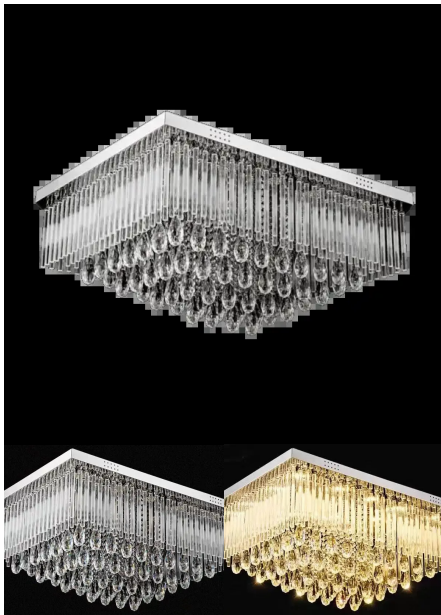

FROSTED CRYSTAL CHANDELIER FLUSH MOUNT SQUARE - CH256

Specification

Size: 600x600x150mm

weight: 17kg

Wattage: 100W+100W

Colour: Stainless Steel Chrome

Crystal: Clear K9 crystals

LED: AC85~265V