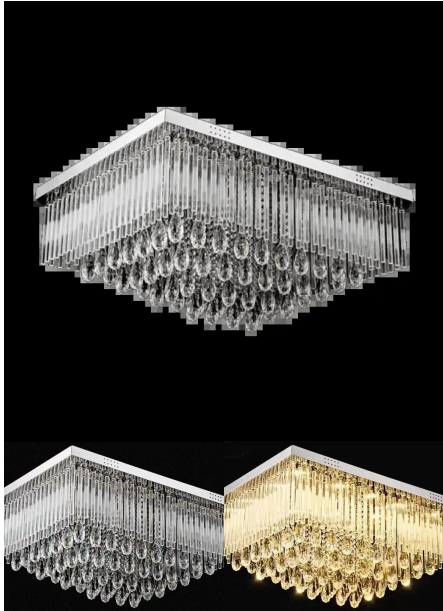

FROSTED CRYSTAL CHANDELIER FLUSH MOUNT SQUARE - CH256

Specification

Size: 600x600x150mm

weight: 17kg

Wattage: 100W+100W

Colour: Stainless Steel Chrome

Crystal: Clear K9 crystals

LED: AC85~265V

LIVING ROOM LIGHTING

FROSTED CRYSTAL CHANDELIER FLUSH MOUNT SQUARE - CH256

Specification

Size: 600x600x150mm

weight: 17kg

Wattage: 100W+100W

Colour: Stainless Steel Chrome

Crystal: Clear K9 crystals