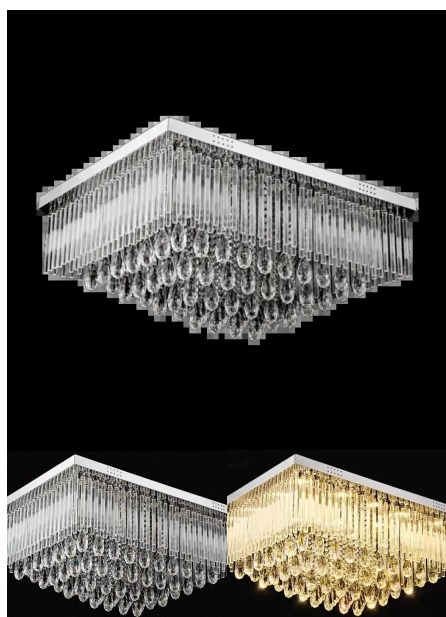

FROSTED CRYSTAL CHANDELIER FLUSH MOUNT SQUARE - CH256

Specification

Size: 600x600x150mm

weight: 17kg

Wattage: 100W+100W

Colour: Stainless Steel Chrome

Crystal: Clear K9 crystals

LED: AC85~265V