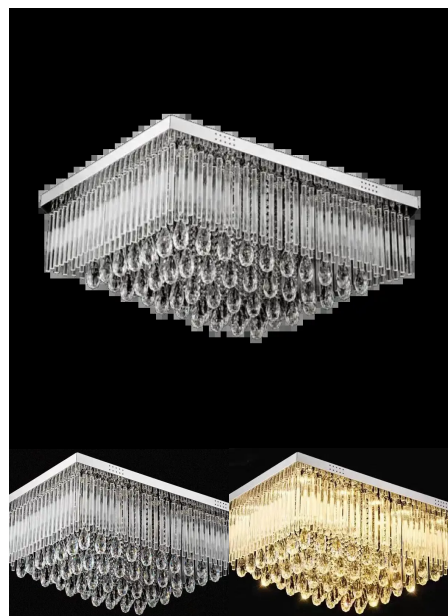

TABLE OF CONTENTS

Frosted Crystal Chandelier Flush Mount Square	2
--	----------

FROSTED CRYSTAL CHANDELIER FLUSH MOUNT SQUARE

FROSTED CRYSTAL CHANDELIER FLUSH MOUNT SQUARE - CH256

Specification

Size: 600x600x150mm

weight: 17kg

Wattage: 100W+100W

Colour: Stainless Steel Chrome

Crystal: Clear K9 crystals

LED: AC85~265V

LED three colour : warm white 2700 + daylight white 4000 + cool white 7000K

Remote Control

[Read More](#)

SKU: 15956

Price: ~~£383.33~~ Original price was: £383.33. £320.83 Current price is: £320.83. + VAT

INDEX

F

Frosted Crystal Chandelier Flush Mount Square - CH256 1