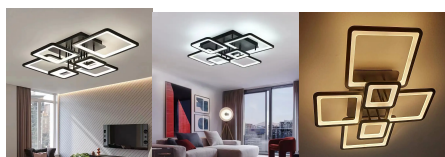

HOME LIGHTING

BEDROOM LIGHTING

MODERN SQUARED LED BLACK FLUSH CEILING LIGHT - CP153

- **Modern Squared LED Black Flush Ceiling Light**
- **Wattage:** 102W Built in (LED)
- **Colour:** Matt Black
- **Dimensions:** 80 x 68 x 15cm (Large square 33 x 33cm Medium Square 26 x 26cm and small square 19 x 19cm)
- **Material:** Aluminium & Acrylic
- **Dimmable:** Via Remote Control
- **LED Light Colour:** Choose from 3 different Light Colour Temperatures - Warm white (2700k) to Cool Daylight (6500K)
- **Remote Control Included**
- **Driver:** CE Drivers
- **Voltage:** 220 - 240v
- **Energy Saving**
- **12 Month** Warranty Included
- **Free Delivery** Over £50