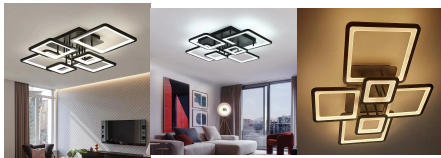

[Read More](#)

SKU: 15239

Price: ~~£487.50~~ Original price was: £487.50. £404.17 Current price is: £404.17. + VAT

LIVING ROOM LIGHTING

MODERN SQUARED LED BLACK FLUSH CEILING LIGHT - CP153

- **Modern Squared LED Black Flush Ceiling Light**
- **Wattage:** 102W Built in (LED)
- **Colour:** Matt Black
- **Dimensions:** 80 x 68 x 15cm (Large square 33 x 33cm Medium Square 26 x 26cm and small square 19 x 19cm)
- **Material:** Aluminium & Acrylic
- **Dimmable:** Via Remote Control
- **LED Light Colour:** Choose from 3 different Light Colour Temperatures - Warm white (2700k) to Cool Daylight (6500K)
- **Remote Control Included**
- **Driver:** CE Drivers
- **Voltage:** 220 - 240v
- **Energy Saving**
- **12 Month Warranty Included**
- **Free Delivery Over £50**