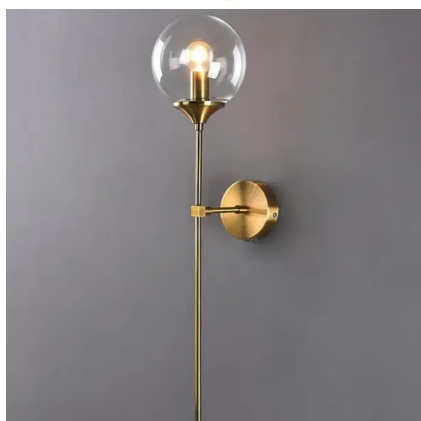

Add this as a feature within your home or project to inspire you guests and visitors and leave them in awe.

With a gold brass finish, add comfort and a relaxing feeling to your interior lighting.

Ideally used within an open setting. Choose from our other wide range of modern filament bulbs to mix and match different styles.

[Read More](#)

SKU: 1557

Price: £41.66 + VAT

SMOKE GREY MODERN WALL LIGHT - CH148

Specification

Size: 210x400mm

Colour: Carbon Steel Iron Chrome

Crystal: Clear & Smoke grey K9 crystals