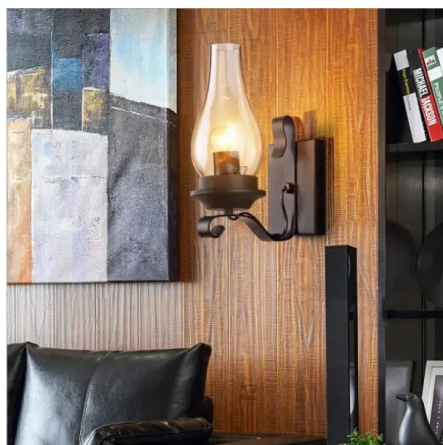

VINTAGE LAMP WALL LIGHT CODE: WL020-19

Specification

Size: 20x30x15cm

Colour: Black Iron and Clear Glass

Bulbs/LED: AC220~240V - 1xE27 Bulbs

[Read More](#)

SKU: 14581

Price: £39.99 + VAT