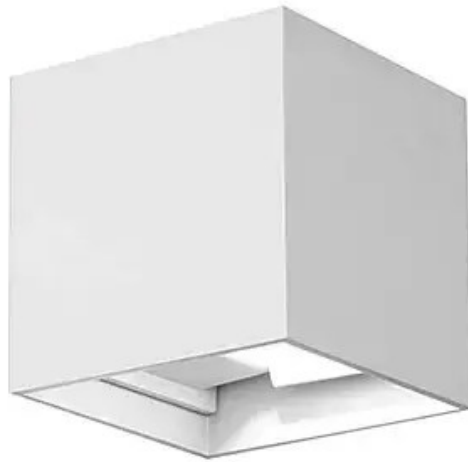

Ideally used within an open setting. Choose from our other wide range of filament bulbs to mix and match different styles.

[Read More](#)

SKU: 244383

Price: £29.99 + VAT

WALL LIGHTS

Wall Lighting

Wall lighting makes a great addition to any interior space.