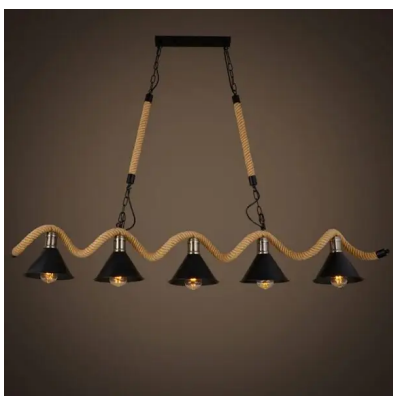

HANGING PENDANT LED LIGHT CODE: DLR-025H

With our Hanging Pendant Light, you get a beautiful efficient LED light with a retro and vintage-inspired design. Decorative style that will compliment a industrial theme with its sleek and contemporary design ideal within a rustic setting.

Add this as a feature within your home or project to inspire your guests and visitors and leave them in awe.

Featuring a Retro Vintage design with Gold tone, add comfort and a relaxing feeling to your interior lighting.

Ideally used within an open setting. Choose from our other wide range of filament bulbs to mix and match different styles.

[Read More](#)

SKU: 1464719

Price: £216.67 + VAT