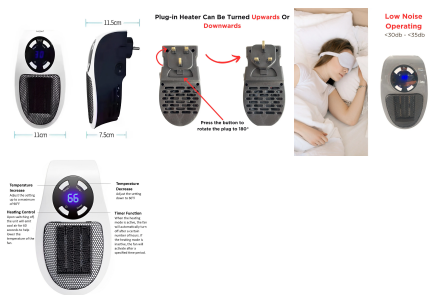

[Read More](#)

SKU: 40883
Price: £10.83 + VAT

UNCATEGORIZED

ELECTRIC PLUG IN MINI WALL HEATER 400W WITH REMOTE - MUG-16 GREY

Specifications:

- **Dimension:** 19 x 11 x 7.5cm
- **Available Colours:** White & Grey or Grey & Black
- **Power:** AC220-240V
- **Wattage:** 400W
- **Plug Type:** UK plug with Remote control
- **Timer Setting:** 1 - 12 Hours
- **Auto Shut Off Protection**
- **Remote Control Included**
- **2 x Fan Speed Setting**
- **Temperature Setting:** 15°C - 32°C
- **UK Plug**
- **12 Month Warranty Included**
- **Free Delivery Over £50**

[Read More](#)

SKU: 48551

Price: £10.83 + VAT

ELECTRIC PLUG IN MINI WALL HEATER 400W WITH REMOTE - MUG-16 WHITE

Specifications:

- **Dimension:** 19 x 11 x 7.5cm
- **Available Colours:** White & Grey or Grey & Black
- **Power:** AC220-240V
- **Wattage:** 400W
- **Plug Type:** UK plug with Remote control
- **Timer Setting:** 1 - 12 Hours
- **Auto Shut Off Protection**
- **Remote Control Included**
- **2 x Fan Speed Setting**
- **Temperature Setting:** 15°C - 32°C
- **UK Plug**
- **12 Month Warranty Included**
- **Free Delivery Over £50**

[Read More](#)

SKU: 40883
Price: £10.83 + VAT

INDEX

E

Electric Plug In Mini Wall Heater 400W With Remote - MUG-16 Grey 2, 4

Electric Plug In Mini Wall Heater 400W With Remote - MUG-16 White 2, 4