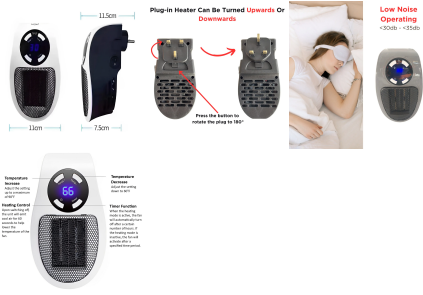

HEATING

ELECTRIC PLUG IN MINI WALL HEATER 400W WITH REMOTE - MUG-16 GREY

Specifications:

- **Dimension:** 19 x 11 x 7.5cm
- **Available Colours:** White & Grey or Grey & Black
- **Power:** AC220-240V
- **Wattage:** 400W
- **Plug Type:** UK plug with Remote control
- **Timer Setting:** 1 - 12 Hours
- **Auto Shut Off Protection**
- **Remote Control Included**
- **2 x Fan Speed Setting**
- **Temperature Setting:** 15°C - 32°C
- **UK Plug**
- **12 Month Warranty Included**
- **Free Delivery Over £50**

[Read More](#)

SKU: 48551

Price: £10.83 + VAT

ELECTRIC PLUG IN MINI WALL HEATER 400W WITH REMOTE - MUG-16 WHITE

Specifications:

- **Dimension:** 19 x 11 x 7.5cm
- **Available Colours:** White & Grey or Grey & Black
- **Power:** AC220-240V
- **Wattage:** 400W
- **Plug Type:** UK plug with Remote control
- **Timer Setting:** 1 - 12 Hours
- **Auto Shut Off Protection**
- **Remote Control Included**
- **2 x Fan Speed Setting**
- **Temperature Setting:** 15°C - 32°C
- **UK Plug**
- **12 Month Warranty Included**
- **Free Delivery Over £50**

[Read More](#)

SKU: 40883
Price: £10.83 + VAT

UNCATEGORIZED

ELECTRIC PLUG IN MINI WALL HEATER 400W WITH REMOTE - MUG-16 GREY

Specifications:

- **Dimension:** 19 x 11 x 7.5cm
- **Available Colours:** White & Grey or Grey & Black
- **Power:** AC220-240V
- **Wattage:** 400W
- **Plug Type:** UK plug with Remote control
- **Timer Setting:** 1 - 12 Hours
- **Auto Shut Off Protection**
- **Remote Control Included**
- **2 x Fan Speed Setting**
- **Temperature Setting:** 15°C - 32°C
- **UK Plug**
- **12 Month Warranty Included**
- **Free Delivery Over £50**