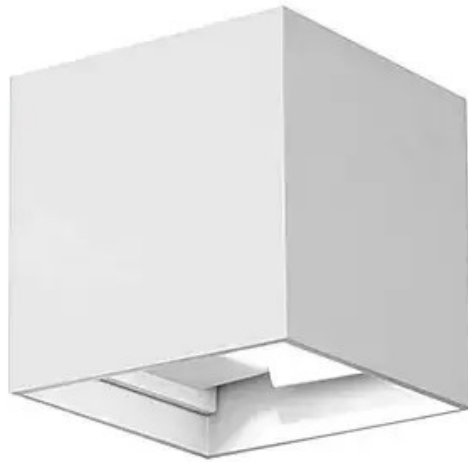

WALL LIGHTS

Wall Lighting

Wall lighting makes a great addition to any interior space.

It has the ability to create accents to create a sense of tone and mood to make the room feel more suited for its intended purpose.

Wall lights can create a relaxing mood to help you unwind.

Our lights can help produce an ambient tone within your home, they are an ideal feature for your interior.

They provide a classy and traditional source of lighting for any room.

They can give these room a soft and effective source of lumens to brighten and set the tone.

They give your decor a stylish feature that helps compliment your other lighting.

With our modern lights, they can give your contemporary designs the much needed final touches.

We have a wide range of wall lights in different shapes, sizes and styles, this will ensure our lights will work alongside any of your existing lights and furniture.