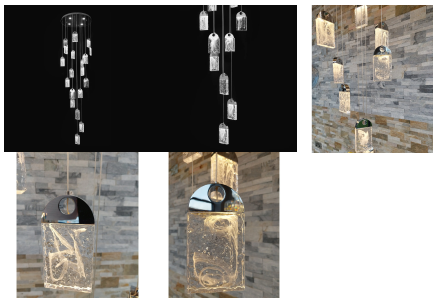

MODERN CRYSTAL CLUSTER CHROME CHANDELIER - CH264/19C

- **Modern Crystal Cluster Chrome Chandelier**
- **Wattage:** 19 x 3W Built in (LED)
- **Dimensions:** 600 mm x 230 mm
- **Colour:** Chrome base with clear crystals
- **Material:** Aluminium Steel Chrome Base & K9 Clear Crystals
- **LED Light Colour:** 3000K Warm White
- **Voltage:** 220 - 240v
- **Energy Saving**
- **12 Month** Warranty Included
- **Free Delivery** Over £50

[Read More](#)

SKU: 45563

Price: £1,454.17 + VAT