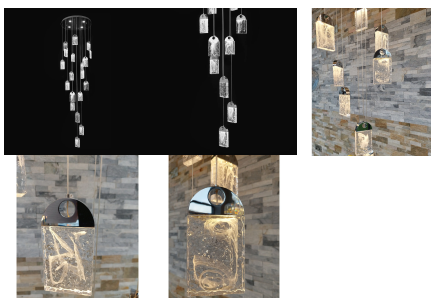

[Read More](#)

SKU: 45574

Price: £1,120.83 + VAT

MODERN CRYSTAL CLUSTER CHROME CHANDELIER - CH264/19C

- **Modern Crystal Cluster Chrome Chandelier**
- **Wattage:** 19 x 3W Built in (LED)
- **Dimensions:** 600 mm x 230 mm
- **Colour:** Chrome base with clear crystals
- **Material:** Aluminium Steel Chrome Base & K9 Clear Crystals
- **LED Light Colour:** 3000K Warm White
- **Voltage:** 220 - 240v
- **Energy Saving**
- **12 Month** Warranty Included
- **Free Delivery** Over £50

[Read More](#)

SKU: 45563

Price: £1,454.17 + VAT

CHANDELIERS

Chandeliers

Chandeliers will add glamour to your home.

We have a wide range of chandeliers to choose from, traditional and contemporary.

Add a touch of opulence by choosing one of our quality lights.