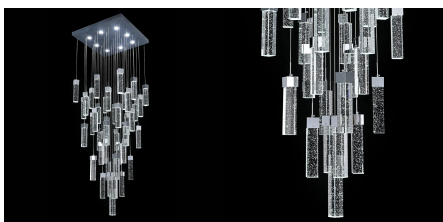

# CRYSTAL LED CHANDELIER

## CRYSTAL SPIRAL CLUSTER CHANDELIER - CH262/15C-600/5C-300

- **Glamorous Crystal LED Spiral Cluster Chandelier**
- **Wattage:** 6 x 15W G4 + 4 x 5W (Spots) **OR** 6 x 5W G4 - (Built In LED Bulbs)
- **Dimensions:** 600 mm x 2300 mm **OR** 300 mm x 1200 mm
- **Colour:** Chrome Base with Clear Crystals
- **Material:** Aluminium Steel Base & K9 Clear Crystals
- **LED Light Colour:** Choose from 3 Colour Temperatures - Warm White to Cool White (2700K - 6500K)
- **Voltage:** 220 - 240v
- **Energy Saving**
- **12 Month** Warranty Included
- **Free Delivery** Over £50

## CRYSTAL BUBBLE CLUSTER RECTANGLE CHROME CHANDELIER CH262/41C

- **Modern Crystal Bubble Cluster Chrome LED Chandelier**
- **Wattage:** 41 x 3W Built in (LED)
- **Dimensions:** 600 mm x 600mm x 1800mm
- **Material:** Aluminium Steel Chrome Base & K9 Clear Crystals
- **LED Light Colour:** Choose from 2 different light colour temperatures - Warm white (3000k) and Cool Daylight (7000K)
- **Voltage:** 220 - 240v
- **Energy Saving**
- **12 Month** Warranty Included
- **Free Delivery** Over £50

## MODERN CRYSTAL CLUSTER CHROME CHANDELIER - CH264/19C

- **Modern Crystal Cluster Chrome Chandelier**
- **Wattage:** 19 x 3W Built in (LED)
- **Dimensions:** 600 mm x 230 mm
- **Colour:** Chrome base with clear crystals
- **Material:** Aluminium Steel Chrome Base & K9 Clear Crystals
- **LED Light Colour:** 3000K Warm White
- **Voltage:** 220 - 240v
- **Energy Saving**
- **12 Month** Warranty Included
- **Free Delivery** Over £50