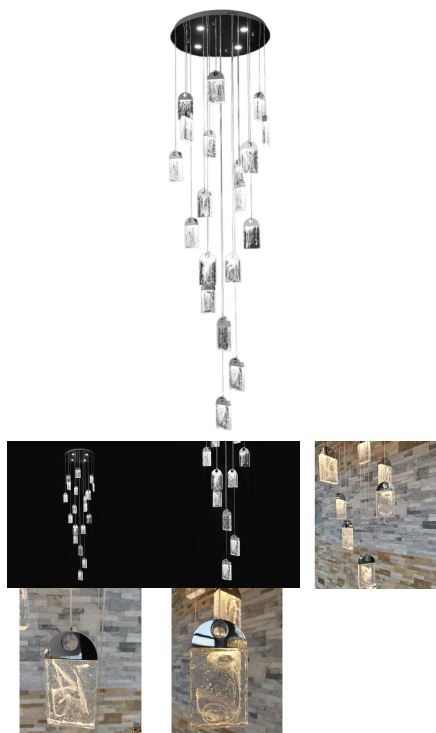

MODERN CRYSTAL CLUSTER CHROME CHANDELIER - CH264/19C

- **Modern Crystal Cluster Chrome Chandelier**
- **Wattage:** 19 x 3W Built in (LED)
- **Dimensions:** 600 mm x 230 mm
- **Colour:** Chrome base with clear crystals
- **Material:** Aluminium Steel Chrome Base & K9 Clear Crystals
- **LED Light Colour:** 3000K Warm White
- **Voltage:** 220 - 240v
- **Energy Saving**
- **12 Month** Warranty Included
- **Free Delivery** Over £50

[Read More](#)

SKU: 45563

Price: £1,454.17 + VAT