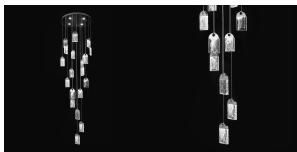

MODERN CRYSTAL CLUSTER CHROME CHANDELIER - CH264/19C

- **Modern Crystal Cluster Chrome Chandelier**
- **Wattage:** 19 x 3W Built in (LED)
- **Dimensions:** 600 mm x 230 mm
- **Colour:** Chrome base with clear crystals
- **Material:** Aluminium Steel Chrome Base & K9 Clear Crystals
- **LED Light Colour:** 3000K Warm White
- **Voltage:** 220 - 240v
- **Energy Saving**
- **12 Month Warranty Included**
- **Free Delivery Over £50**

[Read More](#)

SKU: 45563

Price: £1,454.17 + VAT