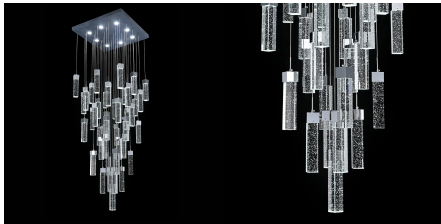

CRYSTAL BUBBLE CLUSTER RECTANGLE CHROME CHANDELIER CH262/41C

- **Modern Crystal Bubble Cluster Chrome LED Chandelier**
- **Wattage:** 41 x 3W Built in (LED)
- **Dimensions:** 600 mm x 600mm x 1800mm
- **Material:** Aluminium Steel Chrome Base & K9 Clear Crystals
- **LED Light Colour:** Choose from 2 different light colour temperatures - Warm white (3000k) and Cool Daylight (7000K)
- **Voltage:** 220 - 240v
- **Energy Saving**
- **12 Month Warranty Included**
- **Free Delivery Over £50**

[Read More](#)

SKU: 45574

Price: £1,120.83 + VAT