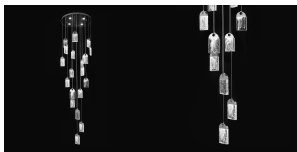

[Read More](#)

SKU: 45574

Price: £1,120.83 + VAT

MODERN CRYSTAL CLUSTER CHROME CHANDELIER - CH264/19C

- **Modern Crystal Cluster Chrome Chandelier**
- **Wattage:** 19 x 3W Built in (LED)
- **Dimensions:** 600 mm x 230 mm
- **Colour:** Chrome base with clear crystals
- **Material:** Aluminium Steel Chrome Base & K9 Clear Crystals
- **LED Light Colour:** 3000K Warm White
- **Voltage:** 220 - 240v
- **Energy Saving**
- **12 Month** Warranty Included
- **Free Delivery** Over £50

[Read More](#)

SKU: 45563

Price: £1,454.17 + VAT

CHANDELIERS

Chandeliers

Chandeliers will add glamour to your home.

We have a wide range of chandeliers to choose from, traditional and contemporary.

Add a touch of opulence by choosing one of our quality lights.