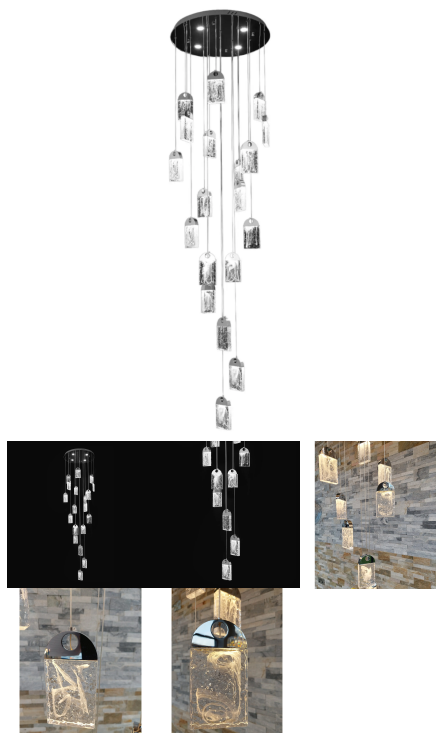

[Read More](#)

SKU: 45574

Price: £1,120.83 + VAT

MODERN CRYSTAL CLUSTER CHROME CHANDELIER - CH264/19C

- **Modern Crystal Cluster Chrome Chandelier**
- **Wattage:** 19 x 3W Built in (LED)
- **Dimensions:** 600 mm x 230 mm
- **Colour:** Chrome base with clear crystals
- **Material:** Aluminium Steel Chrome Base & K9 Clear Crystals
- **LED Light Colour:** 3000K Warm White
- **Voltage:** 220 - 240v
- **Energy Saving**
- **12 Month** Warranty Included
- **Free Delivery** Over £50

[Read More](#)

SKU: 45563

Price: £1,454.17 + VAT

INDEX

C

Crystal Bubble Cluster Rectangle Chrome Chandelier CH262/41C 3, 4, 7, 9

M

Modern Crystal Cluster Chrome Chandelier - CH264/19C 4, 7, 10