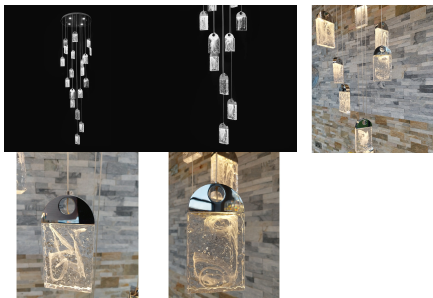

[Read More](#)

SKU: 45574

Price: £1,120.83 + VAT

MODERN CRYSTAL CLUSTER CHROME CHANDELIER - CH264/19C

- **Modern Crystal Cluster Chrome Chandelier**
- **Wattage:** 19 x 3W Built in (LED)
- **Dimensions:** 600 mm x 230 mm
- **Colour:** Chrome base with clear crystals
- **Material:** Aluminium Steel Chrome Base & K9 Clear Crystals
- **LED Light Colour:** 3000K Warm White
- **Voltage:** 220 - 240v
- **Energy Saving**
- **12 Month** Warranty Included
- **Free Delivery** Over £50

[Read More](#)

SKU: 45563

Price: £1,454.17 + VAT

MODERN CHANDELIER

Modern Chandeliers

Modern Chandeliers will add glamour to your home. We have a wide range of chandeliers to choose from, traditional and contemporary.

Add a touch of opulence by choosing one of our quality lights and match them with wall lights for that extra presence of luxury.

Our ceiling chandeliers are ideal for lower ceilings, and the hanging chandeliers can be adjusted accordingly.