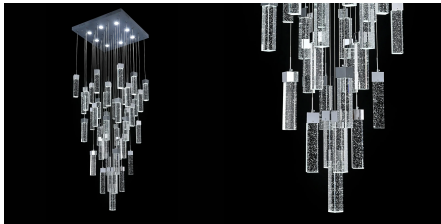

CRYSTAL BUBBLE CLUSTER RECTANGLE CHROME CHANDELIER CH262/41C

- **Modern Crystal Bubble Cluster Chrome LED Chandelier**
- **Wattage:** 41 x 3W Built in (LED)
- **Dimensions:** 600 mm x 600mm x 1800mm
- **Material:** Aluminium Steel Chrome Base & K9 Clear Crystals
- **LED Light Colour:** Choose from 2 different light colour temperatures - Warm white (3000k) and Cool Daylight (7000K)
- **Voltage:** 220 - 240v
- **Energy Saving**
- **12 Month** Warranty Included
- **Free Delivery** Over £50

[Read More](#)

SKU: 45574

Price: £1,120.83 + VAT

LIVING ROOM LIGHTING

CRYSTAL BUBBLE CLUSTER RECTANGLE CHROME CHANDELIER CH262/41C

- **Modern Crystal Bubble Cluster Chrome LED Chandelier**
- **Wattage:** 41 x 3W Built in (LED)
- **Dimensions:** 600 mm x 600mm x 1800mm
- **Material:** Aluminium Steel Chrome Base & K9 Clear Crystals
- **LED Light Colour:** Choose from 2 different light colour temperatures - Warm white (3000k) and Cool Daylight (7000K)
- **Voltage:** 220 - 240v
- **Energy Saving**
- **12 Month** Warranty Included
- **Free Delivery** Over £50

[Read More](#)

SKU: 45574

Price: £1,120.83 + VAT

MODERN CRYSTAL CLUSTER CHROME CHANDELIER - CH264/19C

- **Modern Crystal Cluster Chrome Chandelier**
- **Wattage:** 19 x 3W Built in (LED)
- **Dimensions:** 600 mm x 230 mm
- **Colour:** Chrome base with clear crystals
- **Material:** Aluminium Steel Chrome Base & K9 Clear Crystals
- **LED Light Colour:** 3000K Warm White
- **Voltage:** 220 - 240v
- **Energy Saving**
- **12 Month** Warranty Included
- **Free Delivery** Over £50