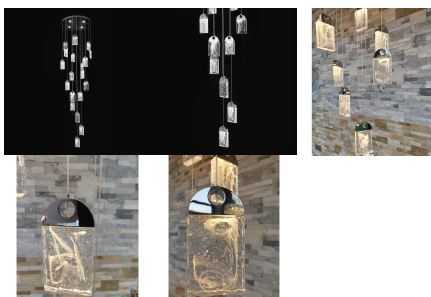

TABLE OF CONTENTS

Crystal Cluster Chrome Chandelier 2

CRYSTAL CLUSTER CHROME CHANDELIER

CRYSTAL BUBBLE CLUSTER RECTANGLE CHROME CHANDELIER CH262/41C

- **Modern Crystal Bubble Cluster Chrome LED Chandelier**
- **Wattage:** 41 x 3W Built in (LED)
- **Dimensions:** 600 mm x 600mm x 1800mm
- **Material:** Aluminium Steel Chrome Base & K9 Clear Crystals
- **LED Light Colour:** Choose from 2 different light colour temperatures - Warm white (3000k) and Cool Daylight (7000K)
- **Voltage:** 220 - 240v
- **Energy Saving**
- **12 Month** Warranty Included
- **Free Delivery** Over £50

[Read More](#)

SKU: 45574

Price: £1,120.83 + VAT

MODERN CRYSTAL CLUSTER CHROME CHANDELIER - CH264/19C

- **Modern Crystal Cluster Chrome Chandelier**
- **Wattage:** 19 x 3W Built in (LED)
- **Dimensions:** 600 mm x 230 mm
- **Colour:** Chrome base with clear crystals
- **Material:** Aluminium Steel Chrome Base & K9 Clear Crystals
- **LED Light Colour:** 3000K Warm White
- **Voltage:** 220 - 240v
- **Energy Saving**
- **12 Month** Warranty Included
- **Free Delivery** Over £50

[Read More](#)

SKU: 45563

Price: £1,454.17 + VAT

INDEX

C

Crystal Bubble Cluster Rectangle Chrome Chandelier CH262/41C 1

M

Modern Crystal Cluster Chrome Chandelier - CH264/19C 1