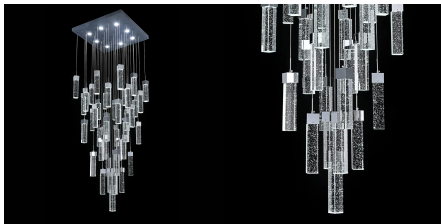

TABLE OF CONTENTS

Crystal Cluster Chrome Chandelier 2

CRYSTAL CLUSTER CHROME CHANDELIER

CRYSTAL BUBBLE CLUSTER RECTANGLE CHROME CHANDELIER CH262/41C

- **Modern Crystal Bubble Cluster Chrome LED Chandelier**
- **Wattage:** 41 x 3W Built in (LED)
- **Dimensions:** 600 mm x 600mm x 1800mm
- **Material:** Aluminium Steel Chrome Base & K9 Clear Crystals
- **LED Light Colour:** Choose from 2 different light colour temperatures - Warm white (3000k) and Cool Daylight (7000K)
- **Voltage:** 220 - 240v
- **Energy Saving**
- **12 Month** Warranty Included
- **Free Delivery** Over £50

[Read More](#)

SKU: 45574

Price: £1,120.83 + VAT

MODERN CRYSTAL CLUSTER CHROME CHANDELIER - CH264/19C

- **Modern Crystal Cluster Chrome Chandelier**
- **Wattage:** 19 x 3W Built in (LED)
- **Dimensions:** 600 mm x 230 mm
- **Colour:** Chrome base with clear crystals
- **Material:** Aluminium Steel Chrome Base & K9 Clear Crystals
- **LED Light Colour:** 3000K Warm White
- **Voltage:** 220 - 240v
- **Energy Saving**
- **12 Month** Warranty Included
- **Free Delivery** Over £50

[Read More](#)

SKU: 45563

Price: £1,454.17 + VAT

INDEX

C

Crystal Bubble Cluster Rectangle Chrome Chandelier CH262/41C 1

M

Modern Crystal Cluster Chrome Chandelier - CH264/19C 1