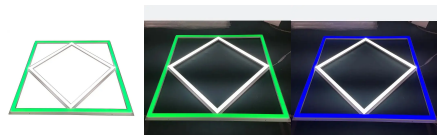

TABLE OF CONTENTS

Colour Panel Light 2

COLOUR PANEL LIGHT

RGB DIAMOND LED PANEL LIGHT - 600 X 600MM

- **RGB Diamond LED Panel Light**
- **Panel Lighting:** RGB Colour (Operated with a Remote Control)
- **Powerful Wattage:** 48W
- **Measurement:** (H) 600 mm x (W) 600 mm
- **Lumen Output:** 8000 lm
- **Voltage:** 220-240v mains
- **High Quality Driver:** Ecobrite Torbo LED driver
- **Premium Quality** - Durable Aluminium Frame & Plastic Panel
- **Anti-Yellowing & Flicker Free**
- **Easy To Install**
- **12 Month** Warranty Included
- **Free Delivery** Over £50