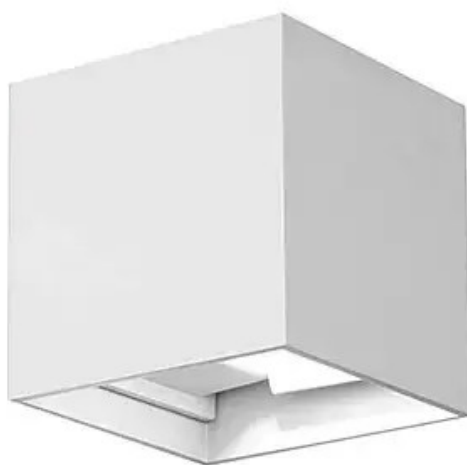

WALL LIGHTS

Wall Lighting

Wall lighting makes a great addition to any interior space.

It has the ability to create accents to create a sense of tone and mood to make the room feel more suited for its intended purpose.

Wall lights can create a relaxing mood to help you unwind.

Our lights can help produce an ambient tone within your home, they are an ideal feature for your interior.

They provide a classy and traditional source of lighting for any room.

They can give these room a soft and effective source of lumens to brighten and set the tone.

They give your decor a stylish feature that helps compliment your other lighting.

With our modern lights, they can give your contemporary designs the much needed final touches.

We have a wide range of wall lights in different shapes, sizes and styles, this will ensure our lights will work alongside any of your existing lights and furniture.