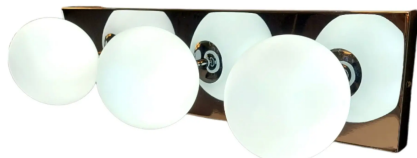

Specifications:

- **Dimensions:** L 600 x H 127 x D 174mm
- **Material:** Chrome Metal & Milky Frosted White Glass
- **Recommended Bulb:** 3 x G9 LED Bulbs are required. *Bulbs Not Included*.
- **Installation:** Can be used as a Wall Light or Ceiling Light
- **Voltage:** AC 220-240V
- **Free Shipping** On Orders Over £50
- **12 Month Warranty Included**

[Read More](#)

SKU: 41307

Price: £104.17 + VAT