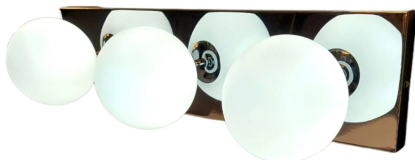

[Read More](#)

SKU: 41302

Price: £40.83 + VAT

5 CLUSTERED MODERN BALL WALL LIGHT CP116

Specifications:

- **Dimensions:** L 245 x H 398mm
- **Material:** Chrome Metal & Milky Frosted White Glass
- **Recommended Bulb:** 5 x G9 LED Bulbs are required. *Bulbs Not Included*.
- **Voltage:** AC 220-240V
- **Free Shipping** On Orders Over £50
- **12 Month Warranty Included**

[Read More](#)

SKU: 41299

Price: £95.83 + VAT

3 MODERN BALL WALL LIGHT - CP118

Specifications:

- **Dimensions:** L 600 x H 127 x D 174mm
- **Material:** Chrome Metal & Milky Frosted White Glass
- **Recommended Bulb:** 3 x G9 LED Bulbs are required. *Bulbs Not Included*.
- **Installation:** Can be used as a Wall Light or Ceiling Light
- **Voltage:** AC 220-240V
- **Free Shipping** On Orders Over £50
- **12 Month Warranty Included**

[Read More](#)

SKU: 41307

Price: £104.17 + VAT

4 MODERN BALL WALL LIGHT CP119

Specifications:

- **Dimensions:** L 810 x H 127 x D 174mm
- **Material:** Chrome Metal & Milky Frosted White Glass
- **Recommended Bulb:** 4 x G9 LED Bulbs are required. *Bulbs Not Included*.
- **Installation:** Can be used as a Wall Light or Ceiling Light
- **Voltage:** AC 220-240V
- **Free Shipping** On Orders Over £50
- **12 Month Warranty Included**