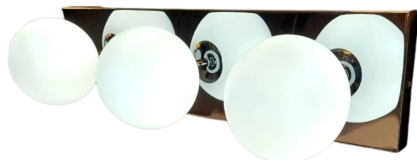

[Read More](#)

SKU: 41302

Price: £40.83 + VAT

5 CLUSTERED MODERN BALL WALL LIGHT CP116

Specifications:

- **Dimensions:** L 245 x H 398mm
- **Material:** Chrome Metal & Milky Frosted White Glass
- **Recommended Bulb:** 5 x G9 LED Bulbs are required. *Bulbs Not Included*.
- **Voltage:** AC 220-240V
- **Free Shipping** On Orders Over £50
- **12 Month Warranty Included**

[Read More](#)

SKU: 41299

Price: £95.83 + VAT

3 MODERN BALL WALL LIGHT - CP118

Specifications:

- **Dimensions:** L 600 x H 127 x D 174mm
- **Material:** Chrome Metal & Milky Frosted White Glass
- **Recommended Bulb:** 3 x G9 LED Bulbs are required. *Bulbs Not Included*.
- **Installation:** Can be used as a Wall Light or Ceiling Light
- **Voltage:** AC 220-240V
- **Free Shipping** On Orders Over £50
- **12 Month Warranty Included**

[Read More](#)

SKU: 41307

Price: £104.17 + VAT

4 MODERN BALL WALL LIGHT CP119

Specifications:

- **Dimensions:** L 810 x H 127 x D 174mm
- **Material:** Chrome Metal & Milky Frosted White Glass
- **Recommended Bulb:** 4 x G9 LED Bulbs are required. *Bulbs Not Included*.
- **Installation:** Can be used as a Wall Light or Ceiling Light
- **Voltage:** AC 220-240V
- **Free Shipping** On Orders Over £50
- **12 Month Warranty Included**