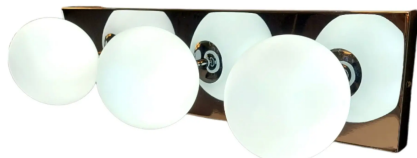

MODERN WALL LIGHTS

4 MODERN BALL WALL LIGHT CP119

Specifications:

- **Dimensions:** L 810 x H 127 x D 174mm
- **Material:** Chrome Metal & Milky Frosted White Glass
- **Recommended Bulb:** 4 x G9 LED Bulbs are required. *Bulbs Not Included*.
- **Installation:** Can be used as a Wall Light or Ceiling Light
- **Voltage:** AC 220-240V
- **Free Shipping** On Orders Over £50
- **12 Month Warranty Included**

[Read More](#)

SKU: 41310

Price: £137.50 + VAT

3 MODERN BALL WALL LIGHT - CP118

Specifications:

- **Dimensions:** L 600 x H 127 x D 174mm
- **Material:** Chrome Metal & Milky Frosted White Glass
- **Recommended Bulb:** 3 x G9 LED Bulbs are required. *Bulbs Not Included*.
- **Installation:** Can be used as a Wall Light or Ceiling Light
- **Voltage:** AC 220-240V
- **Free Shipping** On Orders Over £50
- **12 Month Warranty Included**

[Read More](#)

SKU: 41307

Price: £104.17 + VAT

MODERN BALL WALL LIGHT CP117

Specifications:

- **Dimensions:** L 180 x H 127 x D 174mm
- **Material:** Chrome Metal & Milky Frosted White Glass
- **Recommended Bulb:** 1 G9 LED Bulbs are required. *Bulbs Not Included*.
- **Installation:** Can be used as a Wall Light or Ceiling Light
- **Voltage:** AC 220-240V
- **Free Shipping** On Orders Over £50
- **12 Month Warranty Included**