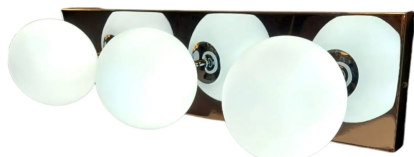

[Read More](#)

SKU: 41302

Price: £40.83 + VAT

LIVING ROOM LIGHTING

4 MODERN BALL WALL LIGHT CP119

Specifications:

- **Dimensions:** L 810 x H 127 x D 174mm
- **Material:** Chrome Metal & Milky Frosted White Glass
- **Recommended Bulb:** 4 x G9 LED Bulbs are required. *Bulbs Not Included*.
- **Installation:** Can be used as a Wall Light or Ceiling Light
- **Voltage:** AC 220-240V
- **Free Shipping** On Orders Over £50
- **12 Month Warranty Included**

[Read More](#)

SKU: 41310

Price: £137.50 + VAT

3 MODERN BALL WALL LIGHT - CP118

Specifications:

- **Dimensions:** L 600 x H 127 x D 174mm
- **Material:** Chrome Metal & Milky Frosted White Glass
- **Recommended Bulb:** 3 x G9 LED Bulbs are required. *Bulbs Not Included*.
- **Installation:** Can be used as a Wall Light or Ceiling Light
- **Voltage:** AC 220-240V
- **Free Shipping** On Orders Over £50
- **12 Month Warranty Included**

[Read More](#)

SKU: 41307

Price: £104.17 + VAT

MODERN BALL WALL LIGHT CP117

Specifications:

- **Dimensions:** L 180 x H 127 x D 174mm
- **Material:** Chrome Metal & Milky Frosted White Glass
- **Recommended Bulb:** 1 G9 LED Bulbs are required. *Bulbs Not Included*.
- **Installation:** Can be used as a Wall Light or Ceiling Light
- **Voltage:** AC 220-240V
- **Free Shipping** On Orders Over £50
- **12 Month Warranty Included**

[Read More](#)

SKU: 41302

Price: £40.83 + VAT

5 CLUSTERED MODERN BALL WALL LIGHT CP116

Specifications:

- **Dimensions:** L 245 x H 398mm
- **Material:** Chrome Metal & Milky Frosted White Glass
- **Recommended Bulb:** 5 x G9 LED Bulbs are required. *Bulbs Not Included*.
- **Voltage:** AC 220-240V
- **Free Shipping** On Orders Over £50
- **12 Month Warranty Included**