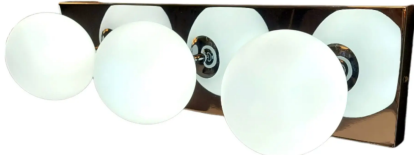

HOME LIGHTING

BEDROOM LIGHTING

4 MODERN BALL WALL LIGHT CP119

Specifications:

- **Dimensions:** L 810 x H 127 x D 174mm
- **Material:** Chrome Metal & Milky Frosted White Glass
- **Recommended Bulb:** 4 x G9 LED Bulbs are required. *Bulbs Not Included*.
- **Installation:** Can be used as a Wall Light or Ceiling Light
- **Voltage:** AC 220-240V
- **Free Shipping** On Orders Over £50
- **12 Month Warranty Included**

[Read More](#)

SKU: 41310

Price: £137.50 + VAT

3 MODERN BALL WALL LIGHT - CP118

Specifications:

- **Dimensions:** L 600 x H 127 x D 174mm
- **Material:** Chrome Metal & Milky Frosted White Glass
- **Recommended Bulb:** 3 x G9 LED Bulbs are required. *Bulbs Not Included*.
- **Installation:** Can be used as a Wall Light or Ceiling Light
- **Voltage:** AC 220-240V
- **Free Shipping** On Orders Over £50
- **12 Month Warranty Included**

[Read More](#)

SKU: 41307

Price: £104.17 + VAT

MODERN BALL WALL LIGHT CP117

Specifications:

- **Dimensions:** L 180 x H 127 x D 174mm
- **Material:** Chrome Metal & Milky Frosted White Glass
- **Recommended Bulb:** 1 G9 LED Bulbs are required. *Bulbs Not Included*.
- **Installation:** Can be used as a Wall Light or Ceiling Light
- **Voltage:** AC 220-240V
- **Free Shipping** On Orders Over £50
- **12 Month Warranty Included**