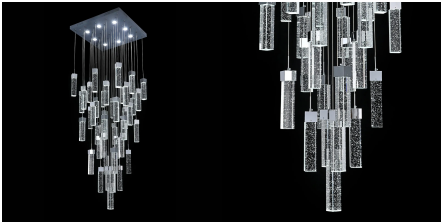

CRYSTAL BUBBLE CLUSTER RECTANGLE CHROME CHANDELIER CH262/41C

- **Modern Crystal Bubble Cluster Chrome LED Chandelier**
- **Wattage:** 41 x 3W Built in (LED)
- **Dimensions:** 600 mm x 600mm x 1800mm
- **Material:** Aluminium Steel Chrome Base & K9 Clear Crystals
- **LED Light Colour:** Choose from 2 different light colour temperatures - Warm white (3000k) and Cool Daylight (7000K)
- **Voltage:** 220 - 240v
- **Energy Saving**
- **12 Month** Warranty Included
- **Free Delivery** Over £50

[Read More](#)

SKU: 45574

Price: £1,120.83 + VAT