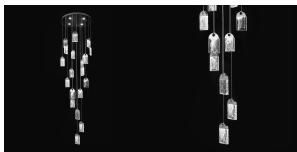

[Read More](#)

SKU: 45574

Price: £1,120.83 + VAT

MODERN CRYSTAL CLUSTER CHROME CHANDELIER - CH264/19C

- **Modern Crystal Cluster Chrome Chandelier**
- **Wattage:** 19 x 3W Built in (LED)
- **Dimensions:** 600 mm x 230 mm
- **Colour:** Chrome base with clear crystals
- **Material:** Aluminium Steel Chrome Base & K9 Clear Crystals
- **LED Light Colour:** 3000K Warm White
- **Voltage:** 220 - 240v
- **Energy Saving**
- **12 Month Warranty Included**
- **Free Delivery Over £50**

[Read More](#)

SKU: 45563

Price: £1,454.17 + VAT

CHANDELIERS

Chandeliers

Chandeliers will add glamour to your home.

We have a wide range of chandeliers to choose from, traditional and contemporary.

Add a touch of opulence by choosing one of our quality lights.