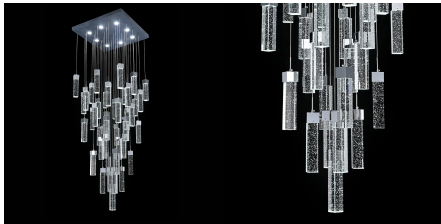

CRYSTAL BUBBLE CLUSTER RECTANGLE CHROME CHANDELIER CH262/41C

- **Modern Crystal Bubble Cluster Chrome LED Chandelier**
- **Wattage:** 41 x 3W Built in (LED)
- **Dimensions:** 600 mm x 600mm x 1800mm
- **Material:** Aluminium Steel Chrome Base & K9 Clear Crystals
- **LED Light Colour:** Choose from 2 different light colour temperatures - Warm white (3000k) and Cool Daylight (7000K)
- **Voltage:** 220 - 240v
- **Energy Saving**
- **12 Month** Warranty Included
- **Free Delivery** Over £50

[Read More](#)

SKU: 45574

Price: £1,120.83 + VAT

LIVING ROOM LIGHTING

CRYSTAL BUBBLE CLUSTER RECTANGLE CHROME CHANDELIER CH262/41C

- **Modern Crystal Bubble Cluster Chrome LED Chandelier**
- **Wattage:** 41 x 3W Built in (LED)
- **Dimensions:** 600 mm x 600mm x 1800mm
- **Material:** Aluminium Steel Chrome Base & K9 Clear Crystals
- **LED Light Colour:** Choose from 2 different light colour temperatures - Warm white (3000k) and Cool Daylight (7000K)
- **Voltage:** 220 - 240v
- **Energy Saving**
- **12 Month Warranty Included**
- **Free Delivery Over £50**

[Read More](#)

SKU: 45574

Price: £1,120.83 + VAT

MODERN CRYSTAL CLUSTER CHROME CHANDELIER - CH264/19C

- **Modern Crystal Cluster Chrome Chandelier**
- **Wattage:** 19 x 3W Built in (LED)
- **Dimensions:** 600 mm x 230 mm
- **Colour:** Chrome base with clear crystals
- **Material:** Aluminium Steel Chrome Base & K9 Clear Crystals
- **LED Light Colour:** 3000K Warm White
- **Voltage:** 220 - 240v
- **Energy Saving**
- **12 Month Warranty Included**
- **Free Delivery Over £50**