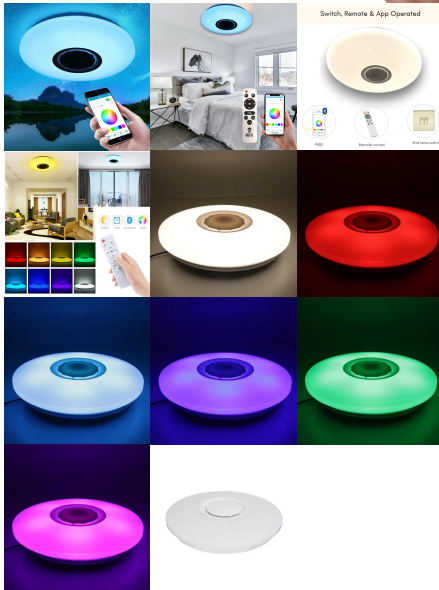

LIVING ROOM LIGHTING

SMART BLUETOOTH SPEAKER CEILING LIGHT | COLOUR CHANGING RGB-W | APP CONTROL+ REMOTE CONTROL

Modern LED Bluetooth Speaker & Ceiling light with high fidelity and high quality sound. Also comes with adjustable RGB lighting so you can create the desired ambience. Perfect for entertaining guests and family at home or office.

- **Modern LED Bluetooth Speaker & Ceiling Light**
- **RGB Colour Selection:** Select from different colours and create the perfect ambience.
- **App/Remote Control:** The speaker can be controlled by the Mobile App or Remote Control - Easy to use.
- **Adjustable Lighting:** Adjustable brightness and colour temperature settings.
- **Premium Speaker built-in** Bluetooth speaker delivers high-fidelity and high-quality sound.
- **Size:** 510mm (W) x 95mm (D)
- **Wattage: (Light) 72W & Speaker (5W)**
- **Lumens:** 5760LM
- **Material:** Plastic Cover + Metal
- **Product Colour:** White
- **Colour Temperature:** 3000K/6500K - Select from Warm White to Cool White & RGB Colours.
- **Applications:** Living Room, Bedroom, Study room, Hotel, Restaurant, Office or Home Theatre.
- **Free Shipping** On Orders Over £50
- **12 Months Warranty Included**

[Read More](#)

SKU: 14827

Price: ~~£91.67~~ Original price was: £91.67. ~~£83.33~~ Current price is: £83.33. + VAT