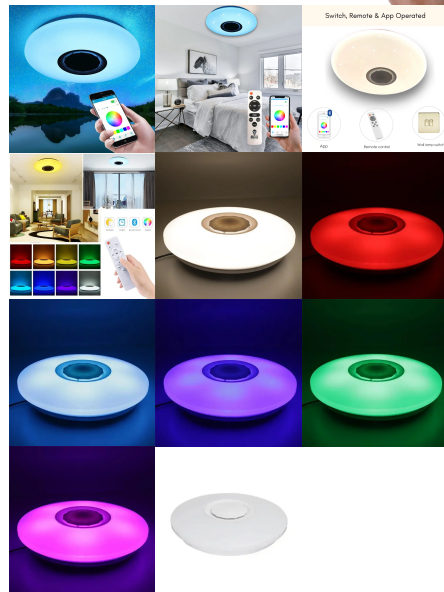

# TABLE OF CONTENTS

**Bluetooth Light** ..... 2

## SMART BLUETOOTH SPEAKER CEILING LIGHT | COLOUR CHANGING RGB-W | APP CONTROL+ REMOTE CONTROL

Modern LED Bluetooth Speaker & Ceiling light with high fidelity and high quality sound. Also comes with adjustable RGB lighting so you can create the desired ambience. Perfect for entertaining guests and family at home or office.

- **Modern LED Bluetooth Speaker & Ceiling Light**
- **RGB Colour Selection:** Select from different colours and create the perfect ambience.
- **App/Remote Control:** The speaker can be controlled by the Mobile App or Remote Control - Easy to use.
- **Adjustable Lighting:** Adjustable brightness and colour temperature settings.
- **Premium Speaker built-in** Bluetooth speaker delivers high-fidelity and high-quality sound.
- **Size:** 510mm (W) x 95mm (D)
- **Wattage: (Light) 72W & Speaker (5W)**
- **Lumens:** 5760LM
- **Material:** Plastic Cover + Metal
- **Product Colour:** White
- **Colour Temperature:** 3000K/6500K - Select from Warm White to Cool White & RGB Colours.
- **Applications:** Living Room, Bedroom, Study room, Hotel, Restaurant, Office or Home Theatre.
- **Free Shipping** On Orders Over £50
- **12 Months Warranty Included**

# INDEX

**S**  
Smart Bluetooth Speaker Ceiling Light | Colour Changing RGB-W | App Control+ Remote Control 1