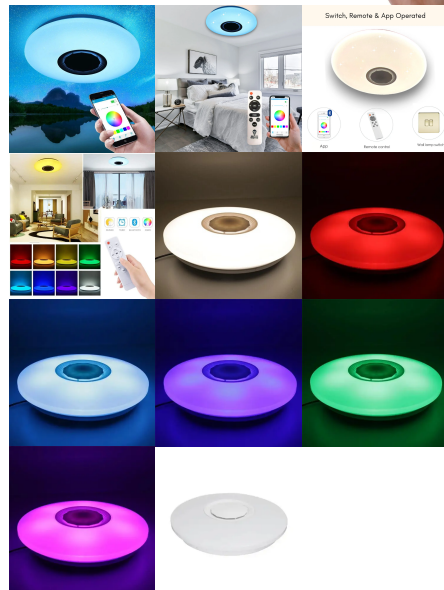

[Read More](#)

SKU: 14827

Price: ~~£91.67~~ Original price was: £91.67. ~~£83.33~~ Current price is: £83.33. + VAT