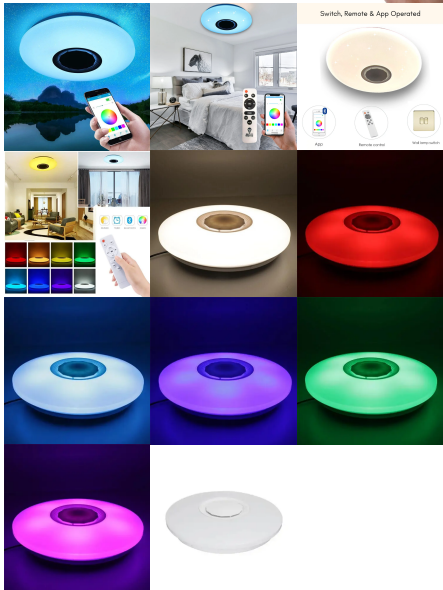

BLUETOOTH LIGHT

SMART BLUETOOTH SPEAKER CEILING LIGHT | COLOUR CHANGING RGB-W | APP CONTROL+ REMOTE CONTROL

Modern LED Bluetooth Speaker & Ceiling light with high fidelity and high quality sound. Also comes with adjustable RGB lighting so you can create the desired ambience. Perfect for entertaining guests and family at home or office.

- **Modern LED Bluetooth Speaker & Ceiling Light**
- **RGB Colour Selection:** Select from different colours and create the perfect ambience.
- **App/Remote Control:** The speaker can be controlled by the Mobile App or Remote Control - Easy to use.
- **Adjustable Lighting:** Adjustable brightness and colour temperature settings.
- **Premium Speaker built-in** Bluetooth speaker delivers high-fidelity and high-quality sound.
- **Size:** 510mm (W) x 95mm (D)
- **Wattage: (Light) 72W & Speaker (5W)**
- **Lumens:** 5760LM
- **Material:** Plastic Cover + Metal
- **Product Colour:** White
- **Colour Temperature:** 3000K/6500K - Select from Warm White to Cool White & RGB Colours.
- **Applications:** Living Room, Bedroom, Study room, Hotel, Restaurant, Office or Home Theatre.
- **Free Shipping** On Orders Over £50
- **12 Months Warranty Included**

[Read More](#)

SKU: 14827

Price: ~~£91.67~~ Original price was: £91.67. ~~£83.33~~ Current price is: £83.33. + VAT